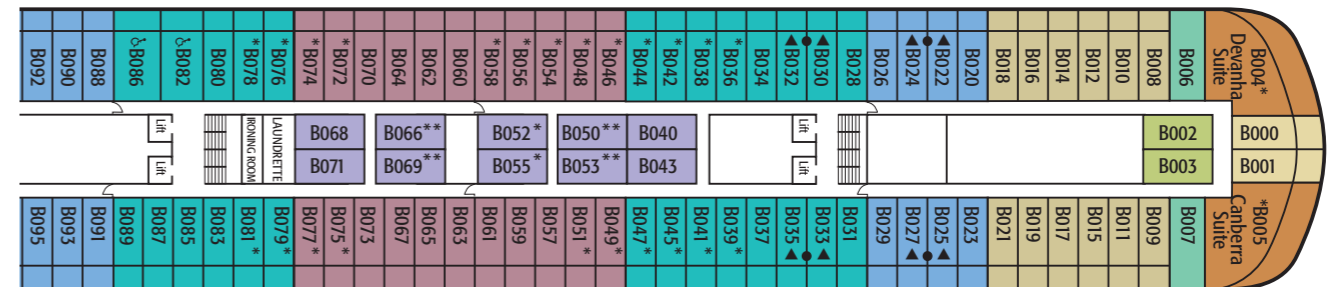

• Cabin with interconnecting doors.

▲ Cabin has an armchair instead of a sofa.

Adonia cabin notes

Please note that the following cabins have a desk chair instead of a sofa: C032, C034, C036, C037, C038, C039, C040, C041, C042, C043, C044, C045, C047 and D016.

Please note when the upper berths are in use, lower beds cannot be converted to a double.

*Please note LA Grades Outside cabins have a porthole

*JF Balcony Cabin – please note that the ships equipment partially obstructs the view of these cabins.

B DECK

C DECK

PROM DECK

D DECK