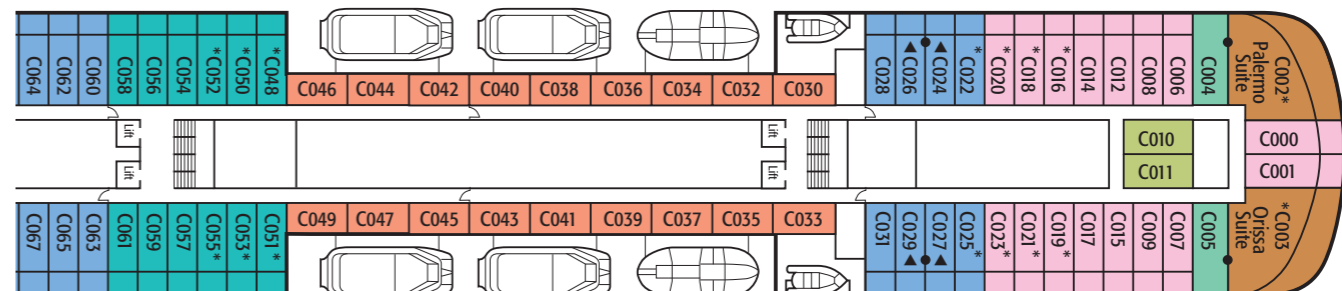

Please note when the upper berths are in use, lower beds cannot be converted to a double.

*Please note LA Grades Outside cabins have a porthole

*JF Balcony Cabin – please note that the ships equipment partially obstructs the view of these cabins.

B DECK

C DECK

PROM DECK

D DECK