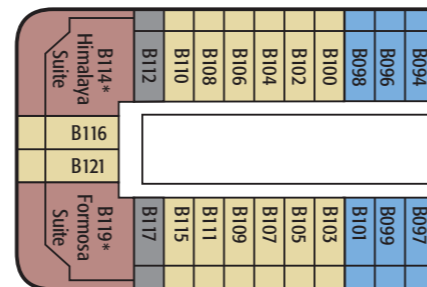

• Cabin with interconnecting doors.

▲ Cabin has an armchair instead of a sofa.

Adonia cabin notes

Please note that the following cabins have a desk chair instead of a sofa: C032, C034, C036, C037, C038, C039, C040, C041, C042, C043, C044, C045, C047 and D016.

Please note when the upper berths are in use, lower beds cannot be converted to a double.

*Please note LA Grades Outside cabins have a porthole

*JF Balcony Cabin – please note that the ships equipment partially obstructs the view of these cabins.

B DECK

C DECK

PROM DECK

D DECK