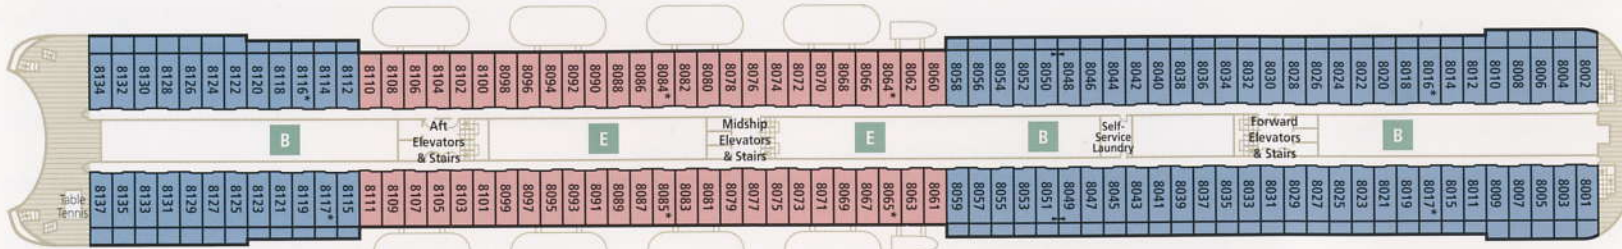

† Staterooms for guests with disabilities

➤ Connecting staterooms

G Gentlemen's restroom

L Ladies' restroom

Deck, Penthouse and stateroom layouts subject to change.

Crystal Symphony

Guest capacity: 940

Per guest space ratio: 54.3

Per guest staff ratio: 0.57

Ship's registry: The Bahamas

Gross registered tons: 51,044

Length: 781 feet / 238.1 meters

Width: 99.1 feet / 30.2 meters

Draft: 24.9 feet / 7.6 meters

Cruising speed: 20 knots

Maximum speed: 21 knots

Descriptions and square footage on reverse.

Horizon Deck 8

Promenade Deck 7

Tiffany Deck 6

Crystal Deck 5

Sun Deck 12

Lido Deck 11

Penthouse Deck 10