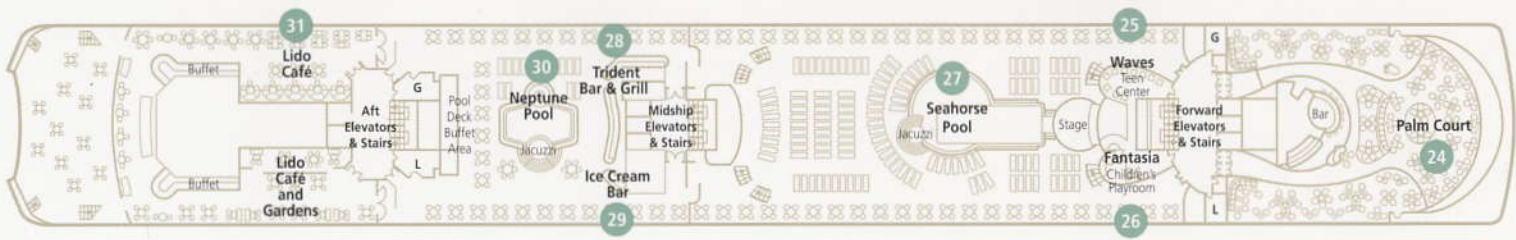

† Staterooms for guests with disabilities

➤ Connecting staterooms

G Gentlemen's restroom

L Ladies' restroom

Deck, Penthouse and stateroom layouts subject to change.

Crystal Symphony

Guest capacity: 940

Per guest space ratio: 54.3

Per guest staff ratio: 0.57

Ship's registry: The Bahamas

Gross registered tons: 51,044

Length: 781 feet / 238.1 meters

Width: 99.1 feet / 30.2 meters

Draft: 24.9 feet / 7.6 meters

Cruising speed: 20 knots

Maximum speed: 21 knots

Descriptions and square footage on reverse.

Horizon Deck 8

Promenade Deck 7

Tiffany Deck 6

Crystal Deck 5

Sun Deck 12

Lido Deck 11

Penthouse Deck 10

Seabreeze Deck 9