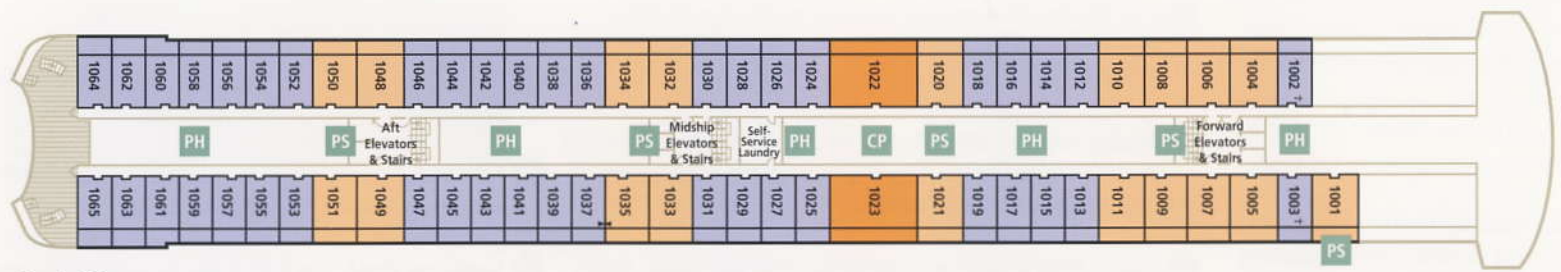

† Staterooms for guests with disabilities

➤ Connecting staterooms

G Gentlemen's restroom

L Ladies' restroom

Deck, Penthouse and stateroom layouts subject to change.

Crystal Symphony

Guest capacity: 940

Per guest space ratio: 54.3

Per guest staff ratio: 0.57

Ship's registry: The Bahamas

Gross registered tons: 51,044

Length: 781 feet / 238.1 meters

Width: 99.1 feet / 30.2 meters

Draft: 24.9 feet / 7.6 meters

Cruising speed: 20 knots

Maximum speed: 21 knots

Descriptions and square footage on reverse.

Horizon Deck 8

Promenade Deck 7

Tiffany Deck 6

Crystal Deck 5

Sun Deck 12

Lido Deck 11

Penthouse Deck 10