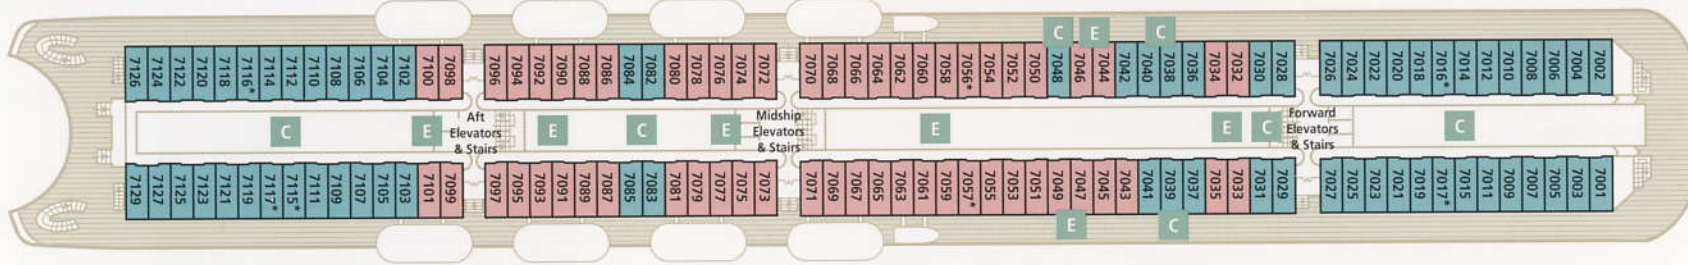

† Staterooms for guests with disabilities

➤ Connecting staterooms

G Gentlemen's restroom

L Ladies' restroom

Deck, Penthouse and stateroom layouts subject to change.

Crystal Symphony

Guest capacity: 940

Per guest space ratio: 54.3

Per guest staff ratio: 0.57

Ship's registry: The Bahamas

Gross registered tons: 51,044

Length: 781 feet / 238.1 meters

Width: 99.1 feet / 30.2 meters

Draft: 24.9 feet / 7.6 meters

Cruising speed: 20 knots

Maximum speed: 21 knots

Descriptions and square footage on reverse.

Horizon Deck 8

Promenade Deck 7

Tiffany Deck 6

Crystal Deck 5

Sun Deck 12

Lido Deck 11

Penthouse Deck 10