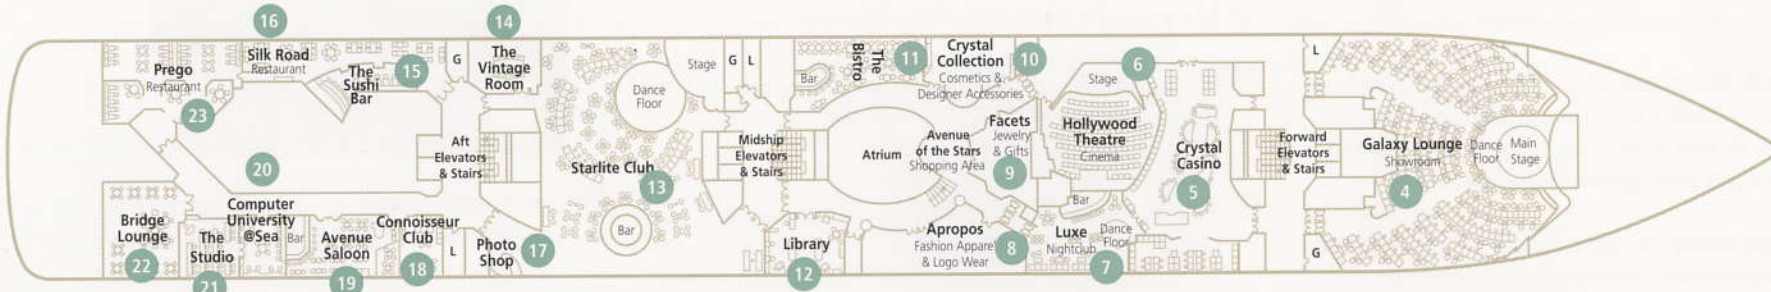

† Staterooms for guests with disabilities

➤ Connecting staterooms

G Gentlemen's restroom

L Ladies' restroom

Deck, Penthouse and stateroom layouts subject to change.

Crystal Symphony

Guest capacity: 940

Per guest space ratio: 54.3

Per guest staff ratio: 0.57

Ship's registry: The Bahamas

Gross registered tons: 51,044

Length: 781 feet / 238.1 meters

Width: 99.1 feet / 30.2 meters

Draft: 24.9 feet / 7.6 meters

Cruising speed: 20 knots

Maximum speed: 21 knots

Descriptions and square footage on reverse.

Horizon Deck 8

Promenade Deck 7

Tiffany Deck 6

Crystal Deck 5

Sun Deck 12

Lido Deck 11

Penthouse Deck 10

Seabreeze Deck 9