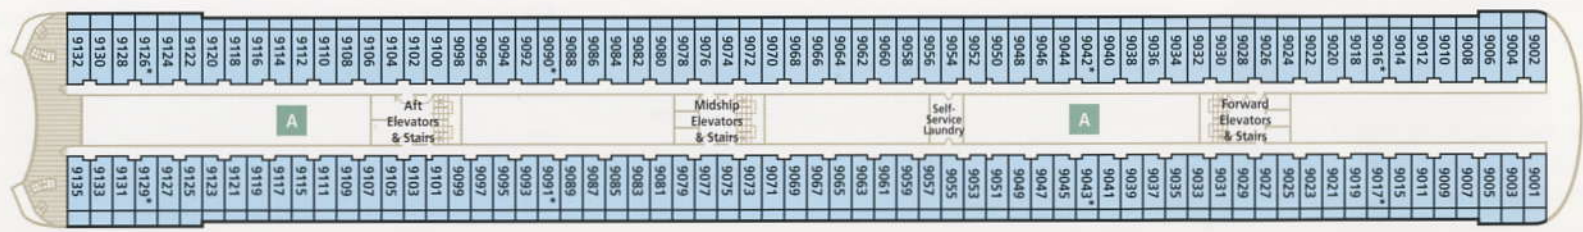

† Staterooms for guests with disabilities

➤ Connecting staterooms

G Gentlemen's restroom

L Ladies' restroom

Deck, Penthouse and stateroom layouts subject to change.

Crystal Symphony

Guest capacity: 940

Per guest space ratio: 54.3

Per guest staff ratio: 0.57

Ship's registry: The Bahamas

Gross registered tons: 51,044

Length: 781 feet / 238.1 meters

Width: 99.1 feet / 30.2 meters

Draft: 24.9 feet / 7.6 meters

Cruising speed: 20 knots

Maximum speed: 21 knots

Descriptions and square footage on reverse.

Horizon Deck 8

Promenade Deck 7

Tiffany Deck 6

Crystal Deck 5

Sun Deck 12

Lido Deck 11

Penthouse Deck 10