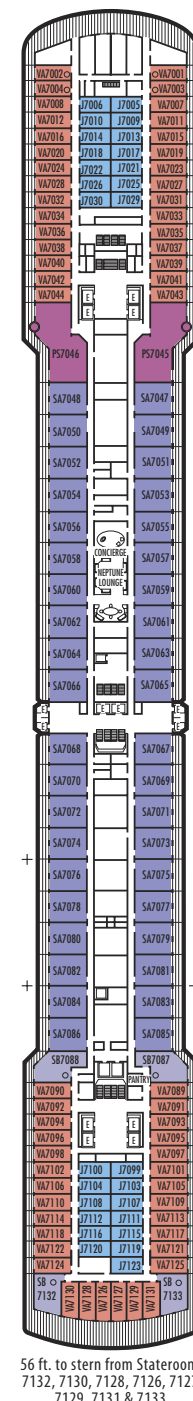

ROTTERDAM DECK
Staterooms 7001-7133
121 ft. from bow
to Staterooms 7001 & 7002.

SS SY SZ
Superior Verandah Suites: 2 lower beds convertible to 1 queen-size bed, bathroom with dual sink vanity, full-size whirlpool bath & shower & additional shower stall, large sitting area, dressing room, private verandah, 1 sofa bed for 1 person, floor-to-ceiling windows.

VERANDAH STATEROOMS

VA VB VC VD VE
Deluxe Verandah Outside: 2 lower beds convertible to 1 queen-size bed, bathtub & shower, sitting area, private verandah, floor-to-ceiling windows.

OUTSIDE STATEROOMS

C D DD E F
Large: 2 lower beds convertible to 1 queen-size bed, bathtub & shower.
G GG
Large: 2 lower beds convertible to 1 queen-size bed, bathtub & shower. All G-category staterooms have partial sea views. All GG-category staterooms have fully obstructed views.
H HH
Large: 2 lower beds convertible to 1 queen-size bed, bathtub & shower. All H- & HH-category staterooms have fully obstructed views.

INSIDE STATEROOMS

I
Large: 2 lower beds convertible to 1 queen-size bed, shower.
J K
Large or Standard: 2 lower beds convertible to 1 queen-size bed, shower.
L M MM N NN
Standard: 2 lower beds convertible to 1 queen-size bed, shower.