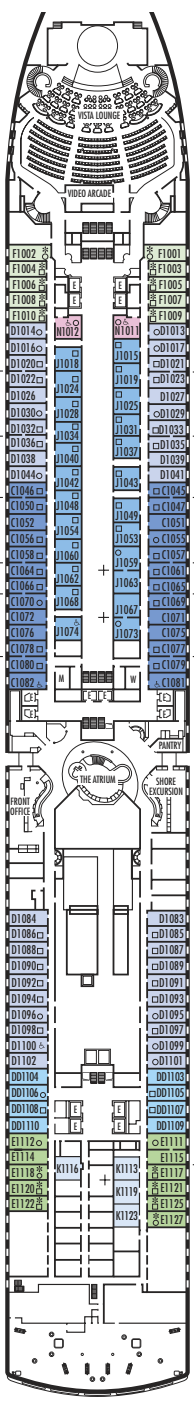

MAIN DECK
Staterooms 1001-1127
252 ft. from bow
to Staterooms 1001 & 1002.

SS SY SZ
Superior Verandah Suites: 2 lower beds convertible to 1 queen-size bed, bathroom with dual sink vanity, full-size whirlpool bath & shower & additional shower stall, large sitting area, dressing room, private verandah, 1 sofa bed for 1 person, floor-to-ceiling windows.

VERANDAH STATEROOMS

VA VB VC VD VE
Deluxe Verandah Outside: 2 lower beds convertible to 1 queen-size bed, bathtub & shower, sitting area, private verandah, floor-to-ceiling windows.

OUTSIDE STATEROOMS

C D DD E F
Large: 2 lower beds convertible to 1 queen-size bed, bathtub & shower.
G GG
Large: 2 lower beds convertible to 1 queen-size bed, bathtub & shower. All G-category staterooms have partial sea views. All GG-category staterooms have fully obstructed views.
H HH
Large: 2 lower beds convertible to 1 queen-size bed, bathtub & shower. All H- & HH-category staterooms have fully obstructed views.

INSIDE STATEROOMS

I
Large: 2 lower beds convertible to 1 queen-size bed, shower.
J K
Large or Standard: 2 lower beds convertible to 1 queen-size bed, shower.
L M MM N NN
Standard: 2 lower beds convertible to 1 queen-size bed, shower.

102 ft. to stern
from Staterooms 1122 & 1127.