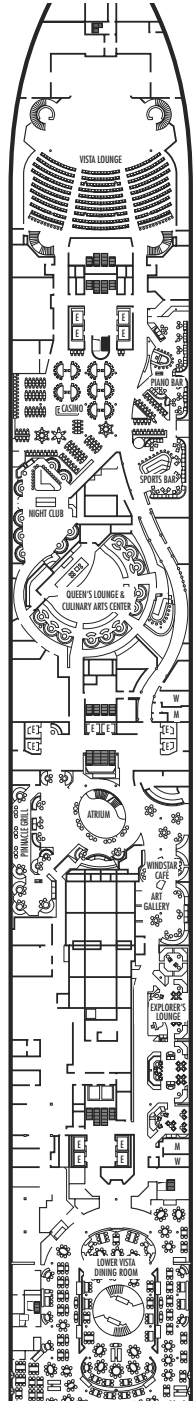

LOWER PROMENADE DECK

SS SY SZ
Superior Verandah Suites: 2 lower beds convertible to 1 queen-size bed, bathroom with dual sink vanity, full-size whirlpool bath & shower & additional shower stall, large sitting area, dressing room, private verandah, 1 sofa bed for 1 person, floor-to-ceiling windows.

VERANDAH STATEROOMS

VA VB VC VD VE
Deluxe Verandah Outside: 2 lower beds convertible to 1 queen-size bed, bathtub & shower, sitting area, private verandah, floor-to-ceiling windows.

OUTSIDE STATEROOMS

C D DD E F
Large: 2 lower beds convertible to 1 queen-size bed, bathtub & shower.
G GG
Large: 2 lower beds convertible to 1 queen-size bed, bathtub & shower. All G-category staterooms have partial sea views. All GG-category staterooms have fully obstructed views.
H HH
Large: 2 lower beds convertible to 1 queen-size bed, bathtub & shower. All H- & HH-category staterooms have fully obstructed views.

INSIDE STATEROOMS

I
Large: 2 lower beds convertible to 1 queen-size bed, shower.
J K
Large or Standard: 2 lower beds convertible to 1 queen-size bed, shower.
L M MM N NN
Standard: 2 lower beds convertible to 1 queen-size bed, shower.