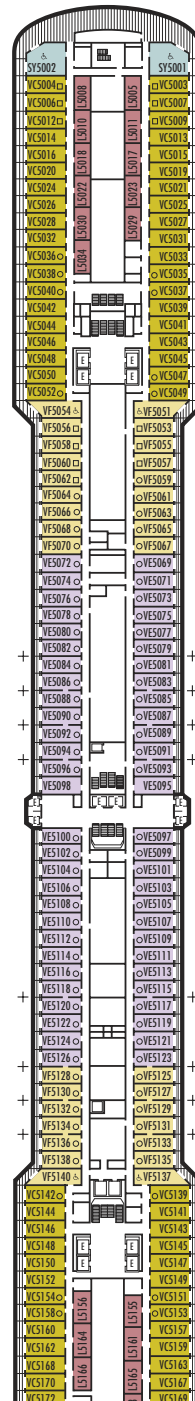

VERANDAH DECK
Staterooms 5001-5187
102 ft. from bow
to Staterooms 5001 & 5002.

23 ft. to stern from
Staterooms 5186, 5184, 5182,
5180, 5181, 5183, 5185 & 5187.

SS SY SZ
Superior Verandah Suites: 2 lower beds convertible to 1 queen-size bed, bathroom with dual sink vanity, full-size whirlpool bath & shower & additional shower stall, large sitting area, dressing room, private verandah, 1 sofa bed for 1 person, floor-to-ceiling windows.

VERANDAH STATEROOMS

VA VB VC VD VE
Deluxe Verandah Outside: 2 lower beds convertible to 1 queen-size bed, bathtub & shower, sitting area, private verandah, floor-to-ceiling windows.

OUTSIDE STATEROOMS

C D DD E F
Large: 2 lower beds convertible to 1 queen-size bed, bathtub & shower.
G GG
Large: 2 lower beds convertible to 1 queen-size bed, bathtub & shower. All G-category staterooms have partial sea views. All GG-category staterooms have fully obstructed views.
H HH
Large: 2 lower beds convertible to 1 queen-size bed, bathtub & shower. All H- & HH-category staterooms have fully obstructed views.

INSIDE STATEROOMS

I
Large: 2 lower beds convertible to 1 queen-size bed, shower.
J K
Large or Standard: 2 lower beds convertible to 1 queen-size bed, shower.
L M MM N NN
Standard: 2 lower beds convertible to 1 queen-size bed, shower.