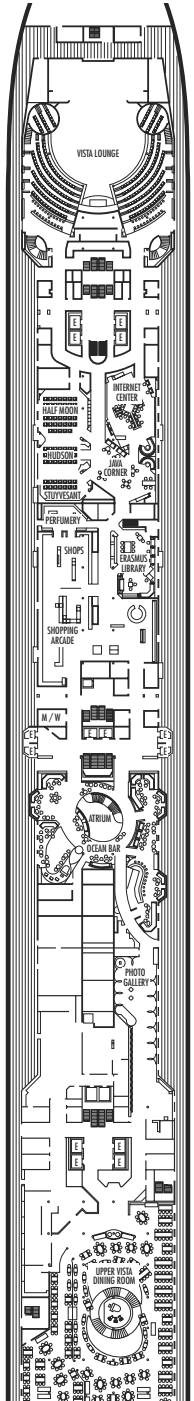

PROMENADE DECK

SS SY SZ
Superior Verandah Suites: 2 lower beds convertible to 1 queen-size bed, bathroom with dual sink vanity, full-size whirlpool bath & shower & additional shower stall, large sitting area, dressing room, private verandah, 1 sofa bed for 1 person, floor-to-ceiling windows.

VERANDAH STATEROOMS

VA VB VC VD VE
Deluxe Verandah Outside: 2 lower beds convertible to 1 queen-size bed, bathtub & shower, sitting area, private verandah, floor-to-ceiling windows.

OUTSIDE STATEROOMS

C D DD E F
Large: 2 lower beds convertible to 1 queen-size bed, bathtub & shower.
G GG
Large: 2 lower beds convertible to 1 queen-size bed, bathtub & shower. All G-category staterooms have partial sea views. All GG-category staterooms have fully obstructed views.
H HH
Large: 2 lower beds convertible to 1 queen-size bed, bathtub & shower. All H- & HH-category staterooms have fully obstructed views.

INSIDE STATEROOMS

I
Large: 2 lower beds convertible to 1 queen-size bed, shower.
J K
Large or Standard: 2 lower beds convertible to 1 queen-size bed, shower.
L M MM N NN
Standard: 2 lower beds convertible to 1 queen-size bed, shower.