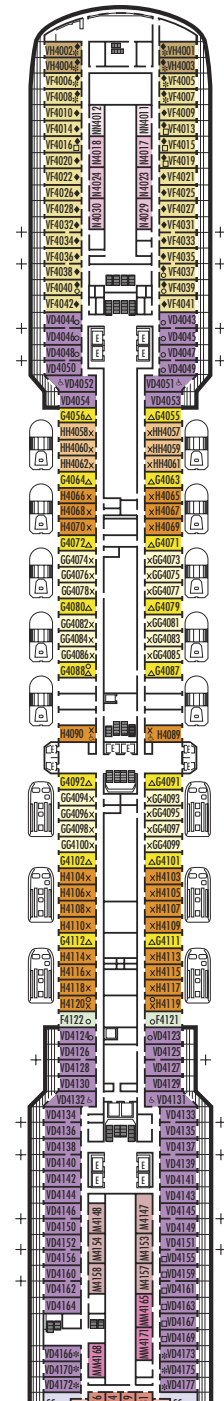

UPPER PROMENADE DECK
Staterooms 4001-4185
1022 ft. from bow
to Staterooms 4001 & 4002.

9 ft. to stern from
Staterooms 4180, 4178, 4176,
4174, 4179, 4181, 4183 & 4185.

SS SY SZ
Superior Verandah Suites: 2 lower beds convertible to 1 queen-size bed, bathroom with dual sink vanity, full-size whirlpool bath & shower & additional shower stall, large sitting area, dressing room, private verandah, 1 sofa bed for 1 person, floor-to-ceiling windows.

VERANDAH STATEROOMS

VA VB VC VD VE
Deluxe Verandah Outside: 2 lower beds convertible to 1 queen-size bed, bathtub & shower, sitting area, private verandah, floor-to-ceiling windows.

OUTSIDE STATEROOMS

C D DD E F
Large: 2 lower beds convertible to 1 queen-size bed, bathtub & shower.
G GG
Large: 2 lower beds convertible to 1 queen-size bed, bathtub & shower. All G-category staterooms have partial sea views. All GG-category staterooms have fully obstructed views.
H HH
Large: 2 lower beds convertible to 1 queen-size bed, bathtub & shower. All H- & HH-category staterooms have fully obstructed views.

INSIDE STATEROOMS

I
Large: 2 lower beds convertible to 1 queen-size bed, shower.
J K
Large or Standard: 2 lower beds convertible to 1 queen-size bed, shower.
L M MM N NN
Standard: 2 lower beds convertible to 1 queen-size bed, shower.