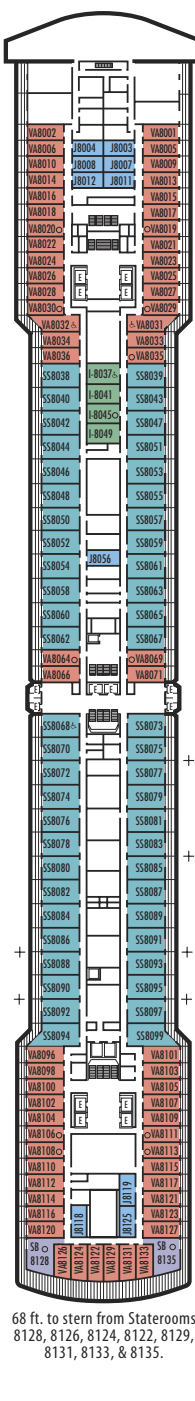

NAVIGATION DECK
Staterooms 8001-8135
186 ft. from bow
to Staterooms 8001 & 8002.

SS SY SZ
Superior Verandah Suites: 2 lower beds convertible to 1 queen-size bed, bathroom with dual sink vanity, full-size whirlpool bath & shower & additional shower stall, large sitting area, dressing room, private verandah, 1 sofa bed for 1 person, floor-to-ceiling windows.

VERANDAH STATEROOMS

VA VB VC VD VE
Deluxe Verandah Outside: 2 lower beds convertible to 1 queen-size bed, bathtub & shower, sitting area, private verandah, floor-to-ceiling windows.

OUTSIDE STATEROOMS

C D DD E F
Large: 2 lower beds convertible to 1 queen-size bed, bathtub & shower.
G GG
Large: 2 lower beds convertible to 1 queen-size bed, bathtub & shower. All G-category staterooms have partial sea views. All GG-category staterooms have fully obstructed views.
H HH
Large: 2 lower beds convertible to 1 queen-size bed, bathtub & shower. All H- & HH-category staterooms have fully obstructed views.

INSIDE STATEROOMS

I
Large: 2 lower beds convertible to 1 queen-size bed, shower.
J K
Large or Standard: 2 lower beds convertible to 1 queen-size bed, shower.
L M MM N NN
Standard: 2 lower beds convertible to 1 queen-size bed, shower.