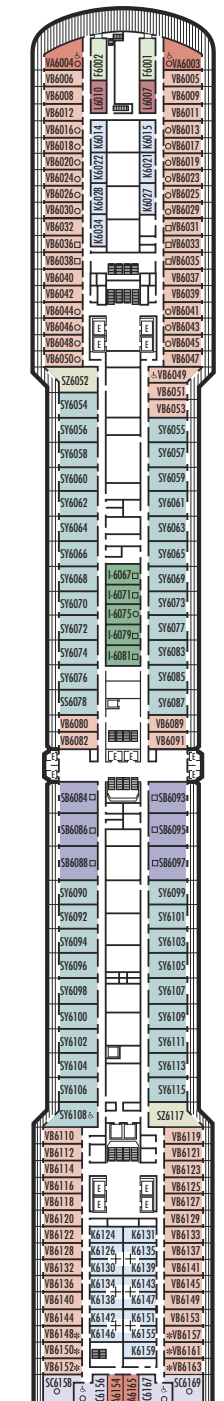

UPPER VERANDAH DECK
Staterooms 6001-6169
112 ft. from bow
to Staterooms 6003 & 6004.

33 ft. to stern from
Staterooms 6158, 6156, 6154,
6165, 6167 & 6169.

SS SY SZ
Superior Verandah Suites: 2 lower beds convertible to 1 queen-size bed, bathroom with dual sink vanity, full-size whirlpool bath & shower & additional shower stall, large sitting area, dressing room, private verandah, 1 sofa bed for 1 person, floor-to-ceiling windows.

VERANDAH STATEROOMS

VA VB VC VD VE
Deluxe Verandah Outside: 2 lower beds convertible to 1 queen-size bed, bathtub & shower, sitting area, private verandah, floor-to-ceiling windows.

OUTSIDE STATEROOMS

C D DD E F
Large: 2 lower beds convertible to 1 queen-size bed, bathtub & shower.
G GG
Large: 2 lower beds convertible to 1 queen-size bed, bathtub & shower. All G-category staterooms have partial sea views. All GG-category staterooms have fully obstructed views.
H HH
Large: 2 lower beds convertible to 1 queen-size bed, bathtub & shower. All H- & HH-category staterooms have fully obstructed views.

INSIDE STATEROOMS

I
Large: 2 lower beds convertible to 1 queen-size bed, shower.
J K
Large or Standard: 2 lower beds convertible to 1 queen-size bed, shower.
L M MM N NN
Standard: 2 lower beds convertible to 1 queen-size bed, shower.