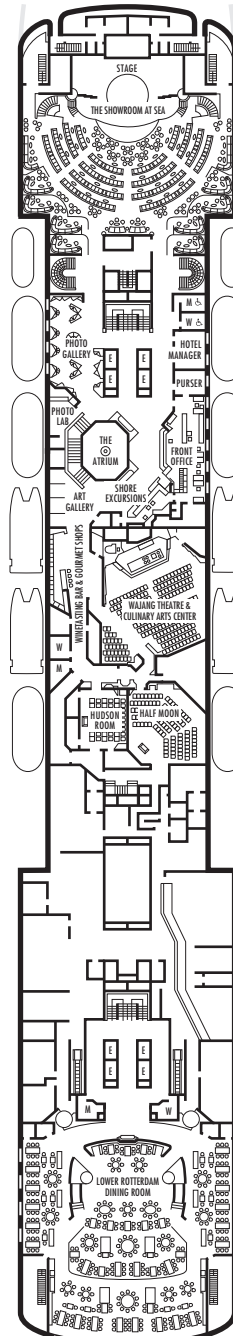

A DECK
Staterooms 700-848
106 ft. from bow to
Staterooms 700, 701 & 703.

MAIN DECK
Staterooms 500-698
102 ft. from bow to
Stateroom 500.

LOWER PROMENADE DECK
Staterooms 300-431
106 ft. from bow to
Staterooms 300 & 301.

PROMENADE DECK

UPPER PROMENADE DECK

VERANDAH DECK
Staterooms 100-232
156 ft. from bow to
Staterooms 100, 101 & 102.

NAVIGATION DECK
Staterooms 001-095
205 ft. from bow to
Staterooms 001 & 002.

LIDO DECK

SPORTS DECK

43 ft. to stern from
Staterooms 833 & 848.

22 ft. to stern from
Staterooms 695, 696, 697 & 698.

13 ft. to stern from
Staterooms 418, 420, 427 & 429.

8 ft. to stern from
Staterooms 217, 219, 221, 223,
226, 228, 230 & 232.

8 ft. to stern from
Staterooms 076, 078, 080, 082,
089, 091, 093 & 095.

SKY DECK

ms Veendam

DECK PLANS & STATEROOMS

The deck plans are color-coded by category of stateroom, and the category letter precedes the stateroom number in each room. All staterooms are equipped with DVD player, flat-panel television, telephone and multi-channel music.