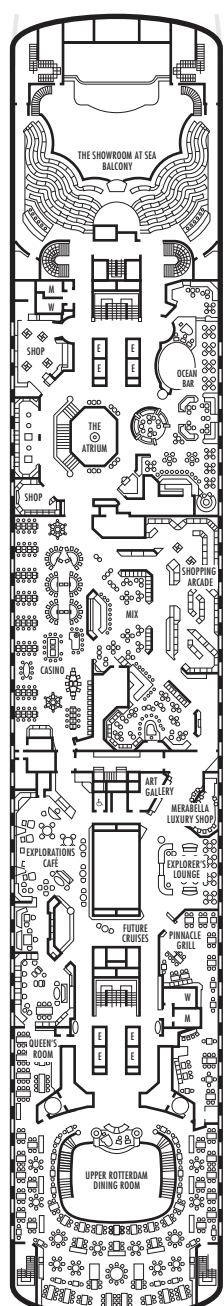

A DECK
Staterooms 700-848
106 ft. from bow to
Staterooms 700, 701 & 703.

MAIN DECK
Staterooms 500-698
102 ft. from bow to
Stateroom 500.

LOWER PROMENADE DECK
Staterooms 300-431
106 ft. from bow to
Staterooms 300 & 301.

PROMENADE DECK

UPPER PROMENADE DECK

VERANDAH DECK
Staterooms 100-232
156 ft. from bow to
Staterooms 100, 101 & 102.

NAVIGATION DECK
Staterooms 001-095
205 ft. from bow to
Staterooms 001 & 002.

LIDO DECK

SPORTS DECK

43 ft. to stern from
Staterooms 833 & 848.

22 ft. to stern from
Staterooms 695, 696, 697 & 698.

13 ft. to stern from
Staterooms 418, 420, 427 & 429.

8 ft. to stern from
Staterooms 217, 219, 221, 223,
226, 228, 230 & 232.

8 ft. to stern from
Staterooms 076, 078, 080, 082,
089, 091, 093 & 095.

SKY DECK

ms Veendam

DECK PLANS & STATEROOMS

The deck plans are color-coded by category of stateroom, and the category letter precedes the stateroom number in each room. All staterooms are equipped with DVD player, flat-panel television, telephone and multi-channel music.