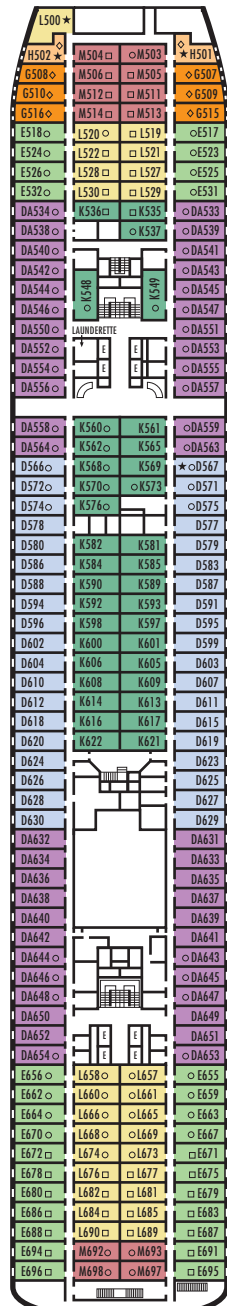

A DECK
Staterooms 700-848
106 ft. from bow to
Staterooms 700, 701 & 703.

MAIN DECK
Staterooms 500-698
102 ft. from bow to
Stateroom 500.

LOWER PROMENADE DECK
Staterooms 300-431
106 ft. from bow to
Staterooms 300 & 301.

PROMENADE DECK

UPPER PROMENADE DECK

VERANDAH DECK
Staterooms 100-232
156 ft. from bow to
Staterooms 100, 101 & 102.

NAVIGATION DECK
Staterooms 001-095
205 ft. from bow to
Staterooms 001 & 002.

LIDO DECK

SPORTS DECK

43 ft. to stern from
Staterooms 833 & 848.

22 ft. to stern from
Staterooms 695, 696, 697 & 698.

13 ft. to stern from
Staterooms 418, 420, 427 & 429.

8 ft. to stern from
Staterooms 217, 219, 221, 223,
226, 228, 230 & 232.

8 ft. to stern from
Staterooms 076, 078, 080, 082,
089, 091, 093 & 095.

SKY DECK

ms Veendam

DECK PLANS & STATEROOMS

The deck plans are color-coded by category of stateroom, and the category letter precedes the stateroom number in each room. All staterooms are equipped with DVD player, flat-panel television, telephone and multi-channel music.