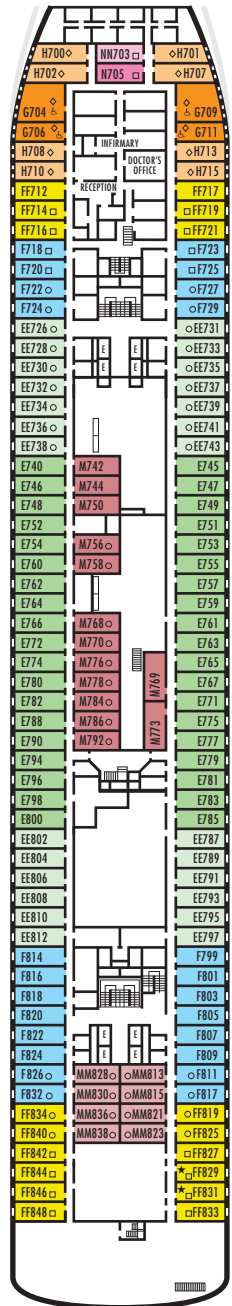

A DECK
Staterooms 700-848
106 ft. from bow to
Staterooms 700, 701 & 703.

MAIN DECK
Staterooms 500-698
102 ft. from bow to
Stateroom 500.

LOWER PROMENADE DECK
Staterooms 300-431
106 ft. from bow to
Staterooms 300 & 301.

PROMENADE DECK

UPPER PROMENADE DECK

VERANDAH DECK
Staterooms 100-232
156 ft. from bow to
Staterooms 100, 101 & 102.

NAVIGATION DECK
Staterooms 001-095
205 ft. from bow to
Staterooms 001 & 002.

LIDO DECK

SPORTS DECK

43 ft. to stern from
Staterooms 833 & 848.

22 ft. to stern from
Staterooms 695, 696, 697 & 698.

13 ft. to stern from
Staterooms 418, 420, 427 & 429.

8 ft. to stern from
Staterooms 217, 219, 221, 223,
226, 228, 230 & 232.

8 ft. to stern from
Staterooms 076, 078, 080, 082,
089, 091, 093 & 095.

SKY DECK

ms Veendam

DECK PLANS & STATEROOMS

The deck plans are color-coded by category of stateroom, and the category letter precedes the stateroom number in each room. All staterooms are equipped with DVD player, flat-panel television, telephone and multi-channel music.