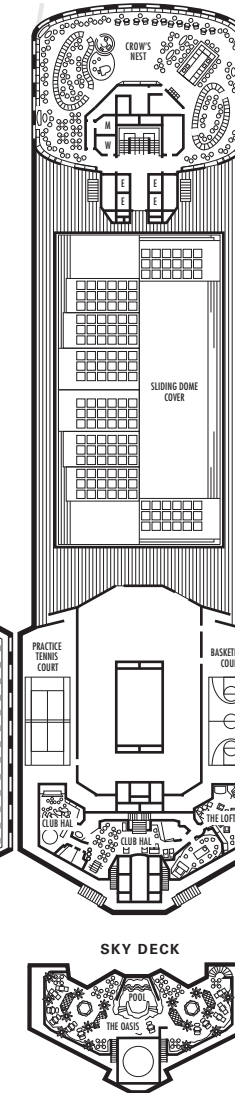

A DECK
Staterooms 700-848
106 ft. from bow to
Staterooms 700, 701 & 703.

MAIN DECK
Staterooms 500-698
102 ft. from bow to
Stateroom 500.

LOWER PROMENADE DECK
Staterooms 300-431
106 ft. from bow to
Staterooms 300 & 301.

PROMENADE DECK

UPPER PROMENADE DECK

VERANDAH DECK
Staterooms 100-232
156 ft. from bow to
Staterooms 100, 101 & 102.

NAVIGATION DECK
Staterooms 001-095
205 ft. from bow to
Staterooms 001 & 002.

LIDO DECK

SPORTS DECK

43 ft. to stern from
Staterooms 833 & 848.

22 ft. to stern from
Staterooms 695, 696, 697 & 698.

13 ft. to stern from
Staterooms 418, 420, 427 & 429.

8 ft. to stern from
Staterooms 217, 219, 221, 223,
226, 228, 230 & 232.

8 ft. to stern from
Staterooms 076, 078, 080, 082,
089, 091, 093 & 095.

SKY DECK

ms Veendam

DECK PLANS & STATEROOMS

The deck plans are color-coded by category of stateroom, and the category letter precedes the stateroom number in each room. All staterooms are equipped with DVD player, flat-panel television, telephone and multi-channel music.