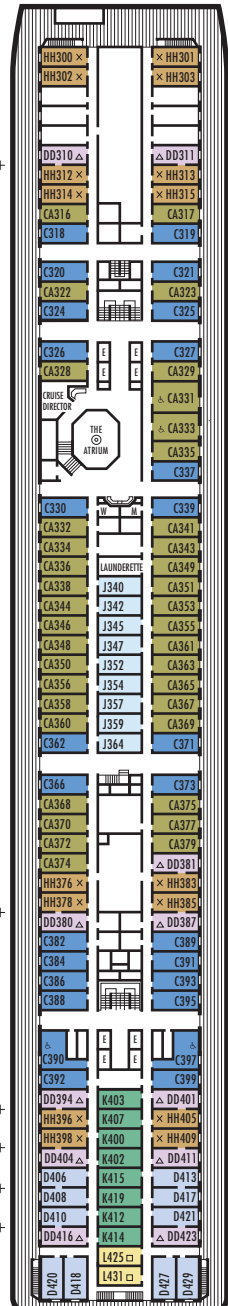

A DECK
Staterooms 700-848
106 ft. from bow to
Staterooms 700, 701 & 703.

MAIN DECK
Staterooms 500-698
102 ft. from bow to
Stateroom 500.

LOWER PROMENADE DECK
Staterooms 300-431
106 ft. from bow to
Staterooms 300 & 301.

PROMENADE DECK

UPPER PROMENADE DECK

VERANDAH DECK
Staterooms 100-232
156 ft. from bow to
Staterooms 100, 101 & 102.

NAVIGATION DECK
Staterooms 001-095
205 ft. from bow to
Staterooms 001 & 002.

LIDO DECK

SPORTS DECK

43 ft. to stern from
Staterooms 833 & 848.

22 ft. to stern from
Staterooms 695, 696, 697 & 698.

13 ft. to stern from
Staterooms 418, 420, 427 & 429.

8 ft. to stern from
Staterooms 217, 219, 221, 223,
226, 228, 230 & 232.

8 ft. to stern from
Staterooms 076, 078, 080, 082,
089, 091, 093 & 095.

SKY DECK

ms Veendam

DECK PLANS & STATEROOMS

The deck plans are color-coded by category of stateroom, and the category letter precedes the stateroom number in each room. All staterooms are equipped with DVD player, flat-panel television, telephone and multi-channel music.