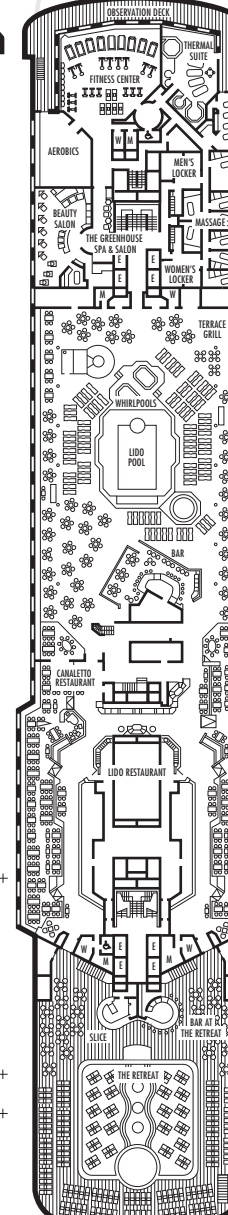

A DECK
Staterooms 700-848
106 ft. from bow to
Staterooms 700, 701 & 703.

MAIN DECK
Staterooms 500-698
102 ft. from bow to
Stateroom 500.

LOWER PROMENADE DECK
Staterooms 300-431
106 ft. from bow to
Staterooms 300 & 301.

43 ft. to stern from
Staterooms 833 & 848.

22 ft. to stern from
Staterooms 695, 696, 697 & 698.

13 ft. to stern from
Staterooms 418, 420, 427 & 429.

8 ft. to stern from
Staterooms 217, 219, 221, 223,
226, 228, 230 & 232.

8 ft. to stern from
Staterooms 076, 078, 080, 082,
089, 091, 093 & 095.

SKY DECK

ms Veendam

DECK PLANS & STATEROOMS

The deck plans are color-coded by category of stateroom, and the category letter precedes the stateroom number in each room. All staterooms are equipped with DVD player, flat-panel television, telephone and multi-channel music.

Important Note: Not all staterooms within each category have the same furniture configuration and/or facilities. Appropriate symbols within the rooms on the deck plans describe differences from the stateroom descriptions below.