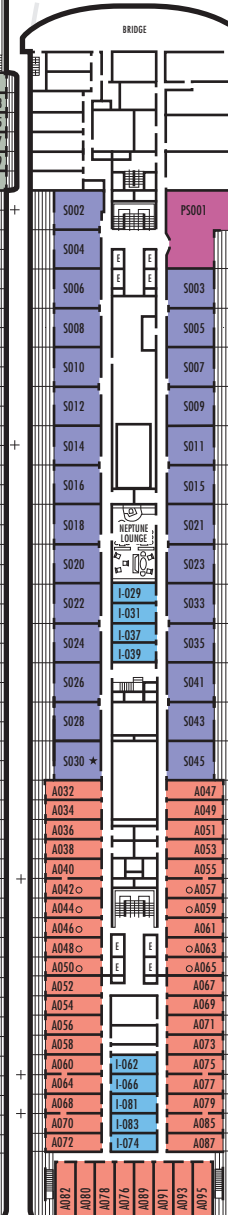

A DECK
Staterooms 700-848
106 ft. from bow to
Staterooms 700, 701 & 703.

MAIN DECK
Staterooms 500-698
102 ft. from bow to
Stateroom 500.

LOWER PROMENADE DECK
Staterooms 300-431
106 ft. from bow to
Staterooms 300 & 301.

PROMENADE DECK

UPPER PROMENADE DECK

VERANDAH DECK
Staterooms 100-232
156 ft. from bow to
Staterooms 100, 101 & 102.

NAVIGATION DECK
Staterooms 001-095
205 ft. from bow to
Staterooms 001 & 002.

LIDO DECK

SPORTS DECK

43 ft. to stern from
Staterooms 833 & 848.

22 ft. to stern from
Staterooms 695, 696, 697 & 698.

13 ft. to stern from
Staterooms 418, 420, 427 & 429.

8 ft. to stern from
Staterooms 217, 219, 221, 223,
226, 228, 230 & 232.

8 ft. to stern from
Staterooms 076, 078, 080, 082,
089, 091, 093 & 095.

SKY DECK

ms Veendam

DECK PLANS & STATEROOMS

The deck plans are color-coded by category of stateroom, and the category letter precedes the stateroom number in each room. All staterooms are equipped with DVD player, flat-panel television, telephone and multi-channel music.