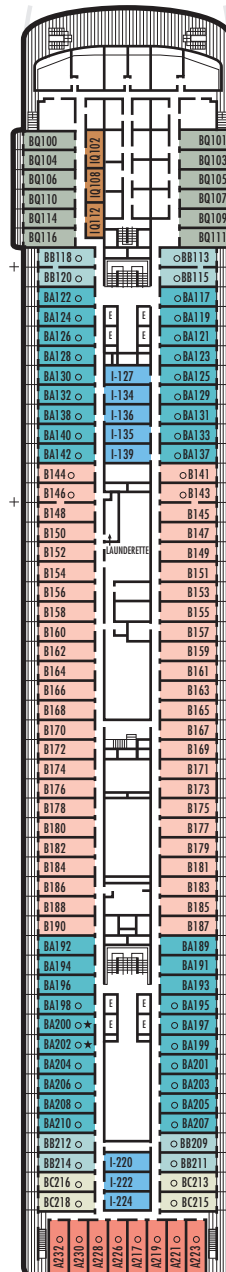

A DECK
Staterooms 700-848
106 ft. from bow to
Staterooms 700, 701 & 703.

MAIN DECK
Staterooms 500-698
102 ft. from bow to
Stateroom 500.

LOWER PROMENADE DECK
Staterooms 300-431
106 ft. from bow to
Staterooms 300 & 301.

PROMENADE DECK

UPPER PROMENADE DECK

VERANDAH DECK
Staterooms 100-232
156 ft. from bow to
Staterooms 100, 101 & 102.

NAVIGATION DECK
Staterooms 001-095
205 ft. from bow to
Staterooms 001 & 002.

LIDO DECK

SPORTS DECK

43 ft. to stern from
Staterooms 833 & 848.

22 ft. to stern from
Staterooms 695, 696, 697 & 698.

13 ft. to stern from
Staterooms 418, 420, 427 & 429.

8 ft. to stern from
Staterooms 217, 219, 221, 223,
226, 228, 230 & 232.

8 ft. to stern from
Staterooms 076, 078, 080, 082,
089, 091, 093 & 095.

SKY DECK

ms Veendam

DECK PLANS & STATEROOMS

The deck plans are color-coded by category of stateroom, and the category letter precedes the stateroom number in each room. All staterooms are equipped with DVD player, flat-panel television, telephone and multi-channel music.