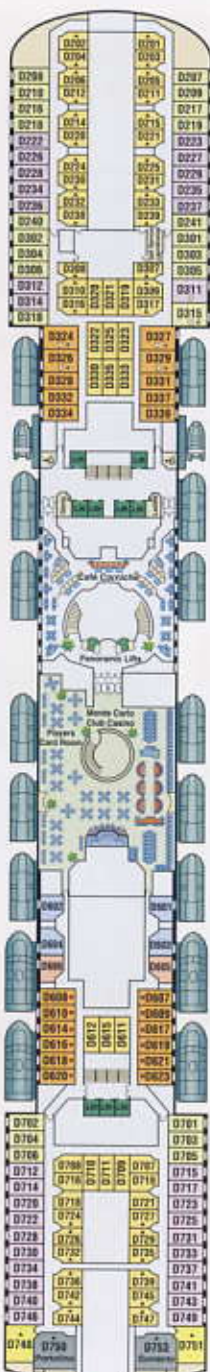

DOLPHIN
DECK 8