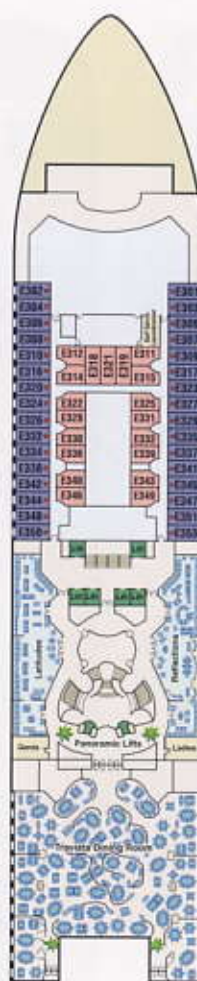

sea princess

- 1,950 passengers
- 77,000 gross tons
- 856 ft in length
- Fully air conditioned and stabilised
- Bermuda registered

SEA PRINCESS
 DECK 15
 DECK 14
 DECK 13
 DECK 12
 DECK 11
 DECK 10

All staterooms are equipped with private shower and WC, refrigerator, private safe, colour television, multi-channel radio, telephone, hairdryer, individually controlled air-conditioning and twin beds (convertible to queen-size) unless otherwise stated.

CARIBE
DECK 9

DOLPHIN
DECK 8

PROMENADE
DECK 7

EMERALD
DECK 6

PLAZA
DECK 5