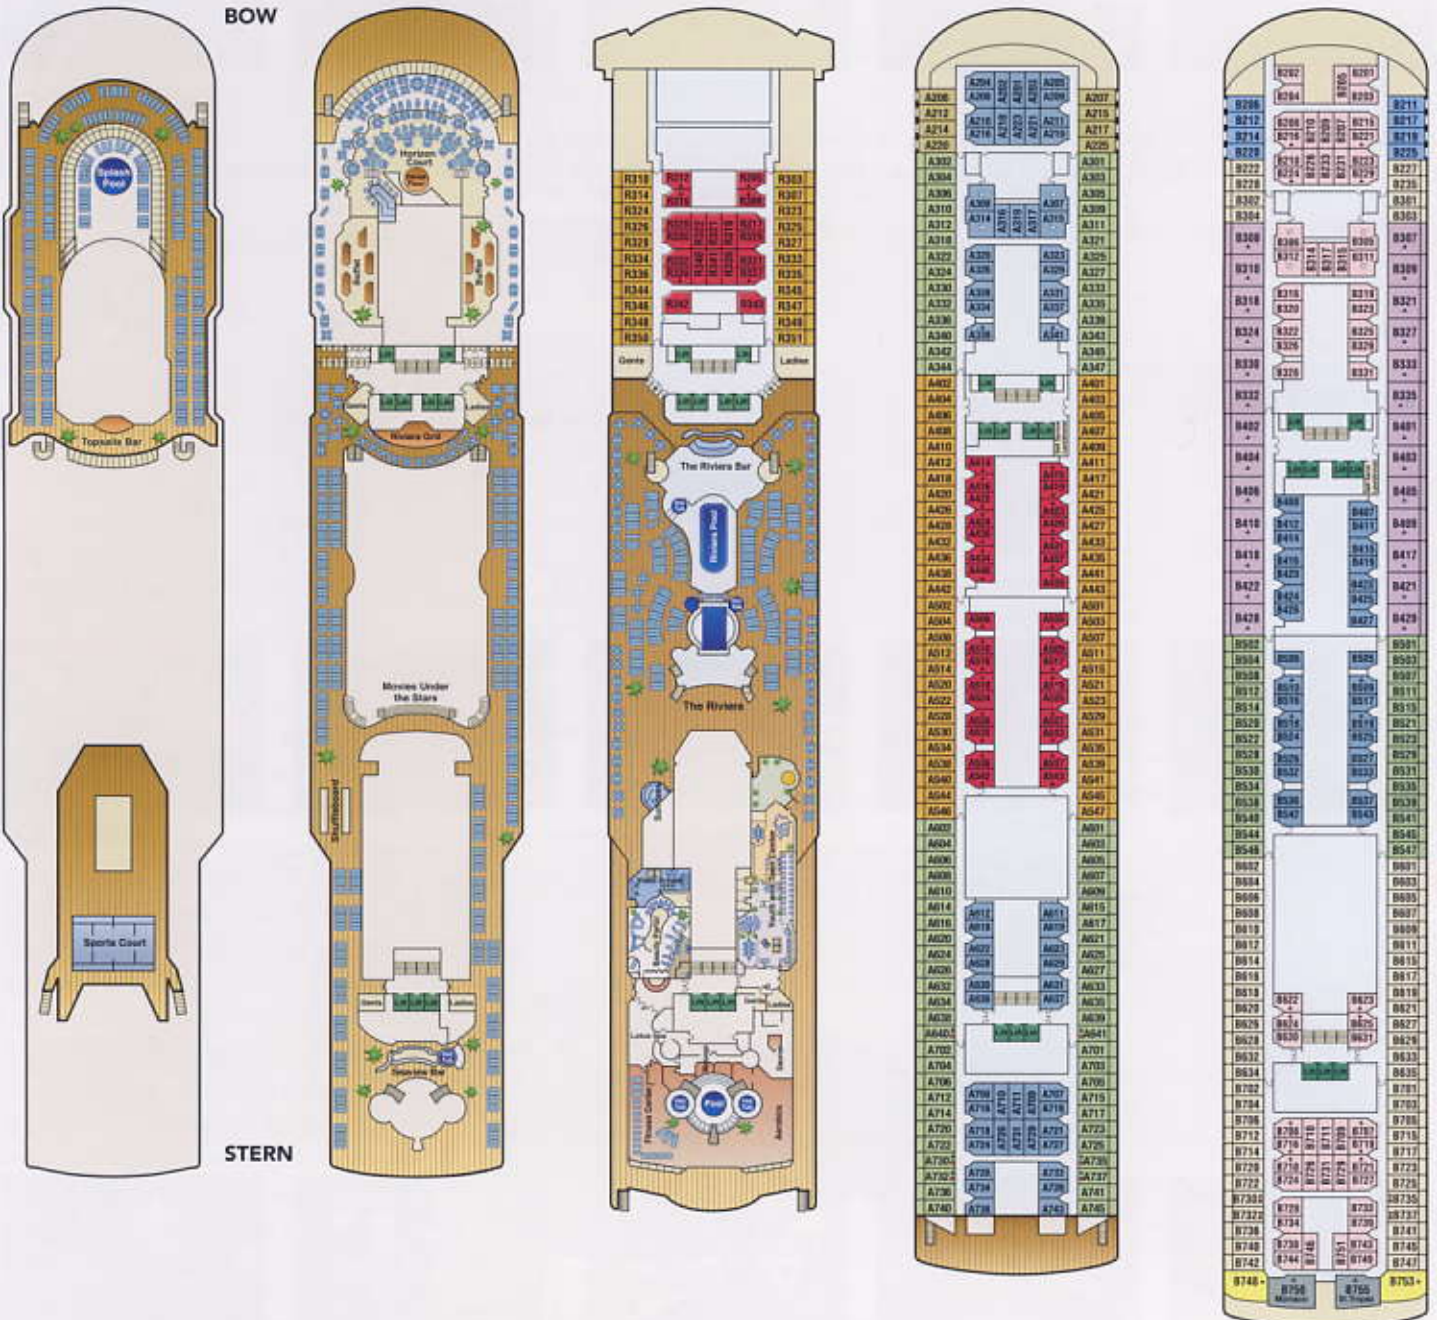

All staterooms are equipped with private shower and WC, refrigerator, private safe, colour television, multi-channel radio, telephone, hairdryer, individually controlled air-conditioning and twin beds (convertible to queen-size) unless otherwise stated.

SUN
DECK 15

LIDO
DECK 14

RIVIERA
DECK 12

ALOHA
DECK 11

BAJA
DECK 10

BOW

STERN