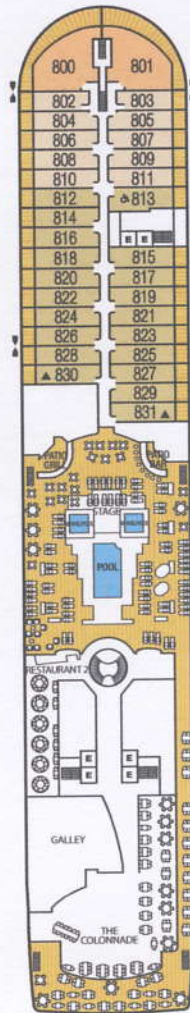

SEABOURN ODYSSEY, SEABOURN SOJOURN *and* SEABOURN QUEST

DECK PLANS

DECK 11

DECK 10

Cabana area on Deck 10 is representative of Seabourn Sojourn and Seabourn Quest. Seabourn Odyssey has a 2nd spa villa.

DECK 9

DECK 8

DECK 7

DECK 6

Built:
Seabourn Odyssey - June, 2009
Seabourn Sojourn - June, 2010
Seabourn Quest - June, 2011
Ships' registry: Bahamas

Cruising speed: 19 Knots
Normal crew size: 330
Gross tonnage: 32,000
Guest capacity: 450
Length: 650 feet

Beam: 84 feet
Nationality of crew:
Officers, Staff & Crew: International
Stabilizers: Yes
Electric current: 110/220 AC

SUITE CATEGORIES SUITE GR SUITE WG SUITE SS SUITE OW SUITE PH SUITE V6 SUITE V5 SUITE V4 SUITE V3 SUITE V2 SUITE V1 SUITE A1 SUITE A

SUITE ACCOMMODATIONS

- Dining area
- Spacious bath with full tub and separate shower
- Walk-in closet with safe
- Interactive flat-screen TV
- Mini-bar
- Refrigerator

DINING

- The Restaurant
- The Colonnade
- Restaurant 2
- Patio Grill
- 24-hour room service