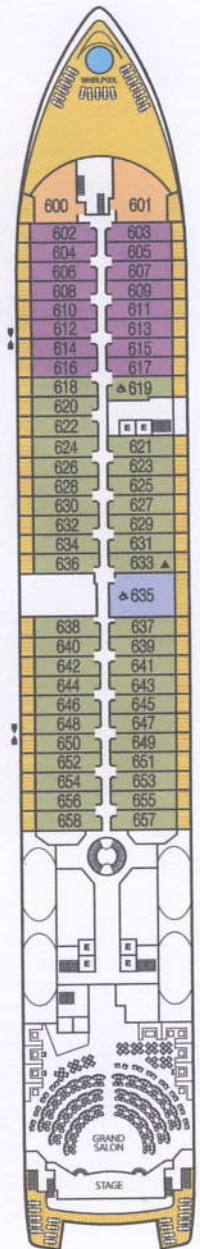

SEABOURN ODYSSEY, SEABOURN SOJOURN *and* SEABOURN QUEST

DECK PLANS

DECK 11

DECK 10

Cabana area on Deck 10 is representative of Seabourn Sojourn and Seabourn Quest. Seabourn Odyssey has a 2nd spa villa.

DECK 9

DECK 8

DECK 7

DECK 6

Built:
Seabourn Odyssey - June, 2009
Seabourn Sojourn - June, 2010
Seabourn Quest - June, 2011
Ships' registry: Bahamas

Cruising speed: 19 Knots
Normal crew size: 330
Gross tonnage: 32,000
Guest capacity: 450
Length: 650 feet

Beam: 84 feet
Nationality of crew:
Officers, Staff & Crew: International
Stabilizers: Yes
Electric current: 110/220 AC

SUITE CATEGORIES SUITE GR SUITE WG SUITE SS SUITE OW SUITE PH SUITE V6 SUITE V5 SUITE V4 SUITE V3 SUITE V2 SUITE V1 SUITE A1 SUITE A

SUITE ACCOMMODATIONS

- Dining area
- Spacious bath with full tub and separate shower
- Walk-in closet with safe
- Interactive flat-screen TV
- Mini-bar
- Refrigerator

DINING

- The Restaurant
- The Colonnade
- Restaurant 2
- Patio Grill
- 24-hour room service