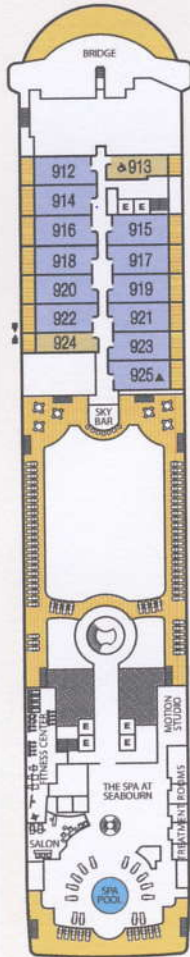

SEABOURN ODYSSEY, SEABOURN SOJOURN *and* SEABOURN QUEST

DECK PLANS

DECK 11

DECK 10

Cabana area on Deck 10 is representative of Seabourn Sojourn and Seabourn Quest. Seabourn Odyssey has a 2nd spa villa.

DECK 9

DECK 8

DECK 7

DECK 6

Built:
Seabourn Odyssey - June, 2009
Seabourn Sojourn - June, 2010
Seabourn Quest - June, 2011
Ships' registry: Bahamas

Cruising speed: 19 Knots
Normal crew size: 330
Gross tonnage: 32,000
Guest capacity: 450
Length: 650 feet

Beam: 84 feet
Nationality of crew:
Officers, Staff & Crew: International
Stabilizers: Yes
Electric current: 110/220 AC

SUITE CATEGORIES SUITE GR SUITE WG SUITE SS SUITE OW SUITE PH SUITE V6 SUITE V5 SUITE V4 SUITE V3 SUITE V2 SUITE V1 SUITE A1 SUITE A

SUITE ACCOMMODATIONS

- Dining area
- Spacious bath with full tub and separate shower
- Walk-in closet with safe
- Interactive flat-screen TV
- Mini-bar
- Refrigerator

DINING

- The Restaurant
- The Colonnade
- Restaurant 2
- Patio Grill
- 24-hour room service