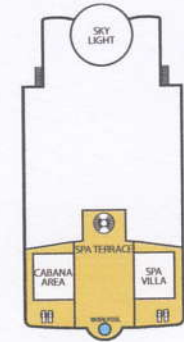

SEABOURN ODYSSEY, SEABOURN SOJOURN *and* SEABOURN QUEST

DECK PLANS

DECK 11

DECK 10

Cabana area on Deck 10 is representative of Seabourn Sojourn and Seabourn Quest. Seabourn Odyssey has a 2nd spa villa.

DECK 9

DECK 8

DECK 7

DECK 6

Built:
Seabourn Odyssey - June, 2009
Seabourn Sojourn - June, 2010
Seabourn Quest - June, 2011
Ships' registry: Bahamas

Cruising speed: 19 Knots
Normal crew size: 330
Gross tonnage: 32,000
Guest capacity: 450
Length: 650 feet

Beam: 84 feet
Nationality of crew:
Officers, Staff & Crew: International
Stabilizers: Yes
Electric current: 110/220 AC

SUITE CATEGORIES SUITE GR SUITE WG SUITE SS SUITE OW SUITE PH SUITE V6 SUITE V5 SUITE V4 SUITE V3 SUITE V2 SUITE V1 SUITE A1 SUITE A