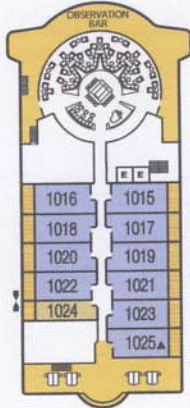

SEABOURN ODYSSEY, SEABOURN SOJOURN *and* SEABOURN QUEST

DECK PLANS

DECK 11

DECK 10

Cabana area on Deck 10 is representative of Seabourn Sojourn and Seabourn Quest. Seabourn Odyssey has a 2nd spa villa.

DECK 9

DECK 8

DECK 7

DECK 6

Built:
Seabourn Odyssey - June, 2009
Seabourn Sojourn - June, 2010
Seabourn Quest - June, 2011
Ships' registry: Bahamas

Cruising speed: 19 Knots
Normal crew size: 330
Gross tonnage: 32,000
Guest capacity: 450
Length: 650 feet

Beam: 84 feet
Nationality of crew:
Officers, Staff & Crew: International
Stabilizers: Yes
Electric current: 110/220 AC

SUITE CATEGORIES SUITE GR SUITE WG SUITE SS SUITE OW SUITE PH SUITE V6 SUITE V5 SUITE V4 SUITE V3 SUITE V2 SUITE V1 SUITE A1 SUITE A