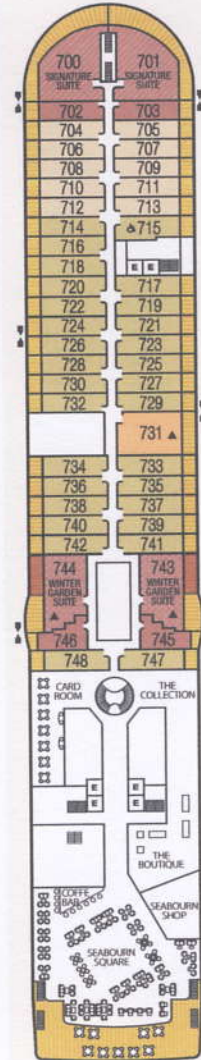

SEABOURN ODYSSEY, SEABOURN SOJOURN *and* SEABOURN QUEST

DECK PLANS

DECK 11

DECK 10

Cabana area on Deck 10 is representative of Seabourn Sojourn and Seabourn Quest. Seabourn Odyssey has a 2nd spa villa.

DECK 9

DECK 8

DECK 7

DECK 6

Built:
Seabourn Odyssey - June, 2009
Seabourn Sojourn - June, 2010
Seabourn Quest - June, 2011
Ships' registry: Bahamas

Cruising speed: 19 Knots
Normal crew size: 330
Gross tonnage: 32,000
Guest capacity: 450
Length: 650 feet

Beam: 84 feet
Nationality of crew:
Officers, Staff & Crew: International
Stabilizers: Yes
Electric current: 110/220 AC

SUITE CATEGORIES SUITE GR SUITE WG SUITE SS SUITE OW SUITE PH SUITE V6 SUITE V5 SUITE V4 SUITE V3 SUITE V2 SUITE V1 SUITE A1 SUITE A

SUITE ACCOMMODATIONS

- Dining area
- Spacious bath with full tub and separate shower
- Walk-in closet with safe
- Interactive flat-screen TV
- Mini-bar
- Refrigerator

DINING

- The Restaurant
- The Colonnade
- Restaurant 2
- Patio Grill
- 24-hour room service