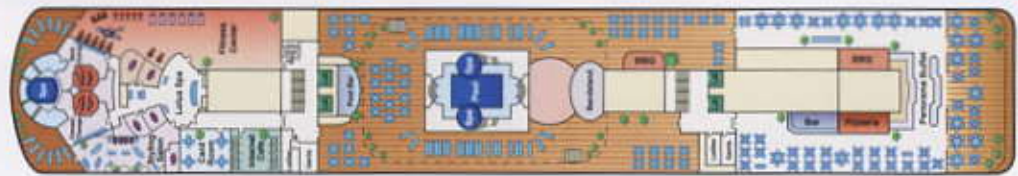

tahitian princess and pacific princess

PRINCESS CRUISES

- 670 passengers normal capacity
- 30,200 gross tons
- 594 feet in length
- Bermuda registered

All staterooms are equipped with private shower and WC, private safe, colour TV with multi-channel music system, telephone, hairdryer, individually controlled air-conditioning and twin beds (convertible to queen-size) unless otherwise stated.

* Baths and refrigerators are only available in suites and mini-suites.

- OS Deck 6,7 & 8** Owners suite with balcony (Queen bed)
- AA Deck 8** Outside mini-suite with balcony
- AB Deck 8** Outside mini-suite with balcony
- AC Deck 8** Outside mini-suite with balcony
- BA Deck 6,7 & 8** Outside two lower beds & balcony
- BB Deck 7** Outside two lower beds & balcony
- BC Deck 7** Outside two lower beds & balcony
- BD Deck 6** Outside two lower beds & balcony
- BE Deck 6** Outside two lower beds & balcony
- BF Deck 6** Outside two lower beds & balcony (obstructed view)
- CC Deck 7** Outside deluxe two lower beds
- C Deck 6** Outside deluxe two lower beds
- D Deck 4** Outside two lower beds
- E Deck 4** Outside two lower beds
- F Deck 3** Outside two lower beds (partial view)
- GG Deck 6 & 8** Outside two lower beds (obstructed view)
- G Deck 6** Outside two lower beds (obstructed view)
- II Deck 8** Inside two lower beds
- I Deck 7** Inside two lower beds
- J Deck 7** Inside two lower beds
- K Deck 6,4** Inside two lower beds
- L Deck 4** Inside two lower beds

THREE BERTH ROOMS

- Designated staterooms will accommodate a third person in either an upper bunk or sofa bed.
- Wheelchair accessible stateroom; shower only
- ▲ Will accommodate third person

● On Pacific Princess staterooms 6090 and 6083 are BD grade, staterooms 6084 and 6087 are BE grade, and staterooms 7112 and 7117 are BF grade with a partially obstructed view.

DECK 11

DECK 10

DECK 9

DECK 8

DECK 7

DECK 6

DECK 5

DECK 4