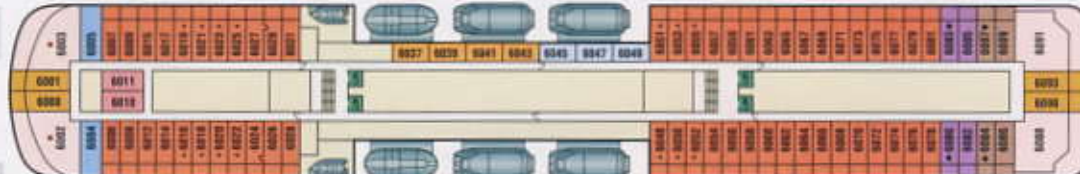

tahitian princess and pacific princess

PRINCESS CRUISES

- 670 passengers normal capacity
- 30,200 gross tons
- 594 feet in length
- Bermuda registered

All staterooms are equipped with private shower and WC, private safe, colour TV with multi-channel music system, telephone, hairdryer, individually controlled air-conditioning and twin beds (convertible to queen-size) unless otherwise stated.

* Baths and refrigerators are only available in suites and mini-suites.

- OS Deck 6,7 & 8** Owners suite with balcony (Queen bed)
- AA Deck 8** Outside mini-suite with balcony
- AB Deck 8** Outside mini-suite with balcony
- AC Deck 8** Outside mini-suite with balcony
- BA Deck 6,7 & 8** Outside two lower beds & balcony
- BB Deck 7** Outside two lower beds & balcony
- BC Deck 7** Outside two lower beds & balcony
- BD Deck 6** Outside two lower beds & balcony
- BE Deck 6** Outside two lower beds & balcony
- BF Deck 6** Outside two lower beds & balcony (obstructed view)
- CC Deck 7** Outside deluxe two lower beds
- C Deck 6** Outside deluxe two lower beds
- D Deck 4** Outside two lower beds
- E Deck 4** Outside two lower beds
- F Deck 3** Outside two lower beds (partial view)
- GG Deck 6 & 8** Outside two lower beds (obstructed view)
- G Deck 6** Outside two lower beds (obstructed view)
- II Deck 8** Inside two lower beds
- I Deck 7** Inside two lower beds
- J Deck 7** Inside two lower beds
- K Deck 6,4** Inside two lower beds
- L Deck 4** Inside two lower beds

THREE BERTH ROOMS

- Designated staterooms will accommodate a third person in either an upper bunk or sofa bed.
- Wheelchair accessible stateroom; shower only
- ▲ Will accommodate third person

● On Pacific Princess staterooms 6090 and 6083 are BD grade, staterooms 6084 and 6087 are BE grade, and staterooms 7112 and 7117 are BF grade with a partially obstructed view.

DECK 11

DECK 10

DECK 9

DECK 8

DECK 7

DECK 6

DECK 5

DECK 4