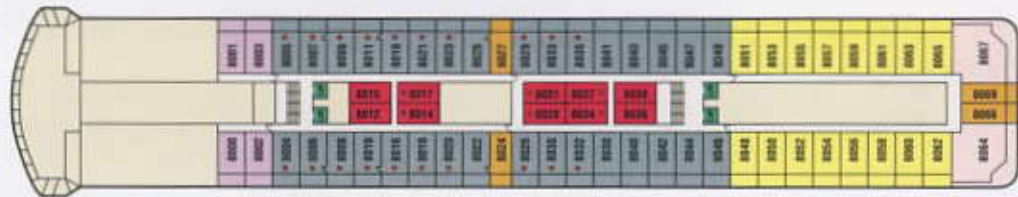

tahitian princess and pacific princess

PRINCESS CRUISES

- 670 passengers normal capacity
- 30,200 gross tons
- 594 feet in length
- Bermuda registered

All staterooms are equipped with private shower and WC, private safe, colour TV with multi-channel music system, telephone, hairdryer, individually controlled air-conditioning and twin beds (convertible to queen-size) unless otherwise stated.

THREE BERTH ROOMS

- Designated staterooms will accommodate a third person in either an upper bunk or sofa bed.
- Wheelchair accessible stateroom; shower only
- ▲ Will accommodate third person

● On Pacific Princess staterooms 6090 and 6083 are BD grade, staterooms 6084 and 6087 are BE grade, and staterooms 7112 and 7117 are BF grade with a partially obstructed view.

DECK 11

DECK 10

DECK 9

DECK 8

DECK 7

DECK 6

DECK 5

DECK 4