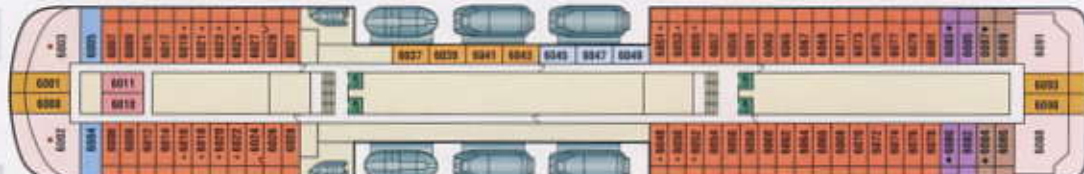

tahitian princess and pacific princess

PRINCESS CRUISES

- 670 passengers normal capacity
- 30,200 gross tons
- 594 feet in length
- Bermuda registered

All staterooms are equipped with private shower and WC, private safe, colour TV with multi-channel music system, telephone, hairdryer, individually controlled air-conditioning and twin beds (convertible to queen-size) unless otherwise stated.

THREE BERTH ROOMS

- Designated staterooms will accommodate a third person in either an upper bunk or sofa bed.
- Wheelchair accessible stateroom; shower only
- ▲ Will accommodate third person

● On Pacific Princess staterooms 6090 and 6083 are BD grade, staterooms 6084 and 6087 are BE grade, and staterooms 7112 and 7117 are BF grade with a partially obstructed view.

DECK 11

DECK 10

DECK 9

DECK 8

DECK 7

DECK 6

DECK 5

DECK 4