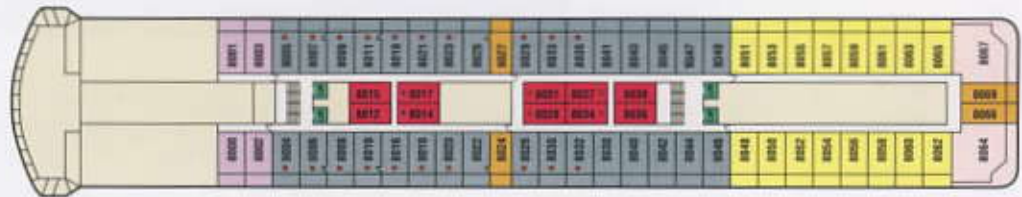

tahitian princess and pacific princess

PRINCESS CRUISES

- 670 passengers normal capacity
- 30,200 gross tons
- 594 feet in length
- Bermuda registered

All staterooms are equipped with private shower and WC, private safe, colour TV with multi-channel music system, telephone, hairdryer, individually controlled air-conditioning and twin beds (convertible to queen-size) unless otherwise stated.

* Baths and refrigerators are only available in suites and mini-suites.

- OS Deck 6,7 & 8** Owners suite with balcony (Queen bed)
- AA Deck 8** Outside mini-suite with balcony
- AB Deck 8** Outside mini-suite with balcony
- AC Deck 8** Outside mini-suite with balcony
- BA Deck 6,7 & 8** Outside two lower beds & balcony
- BB Deck 7** Outside two lower beds & balcony
- BC Deck 7** Outside two lower beds & balcony
- BD Deck 6** Outside two lower beds & balcony
- BE Deck 6** Outside two lower beds & balcony
- BF Deck 6** Outside two lower beds & balcony (obstructed view)
- CC Deck 7** Outside deluxe two lower beds
- C Deck 6** Outside deluxe two lower beds
- D Deck 4** Outside two lower beds
- E Deck 4** Outside two lower beds
- F Deck 3** Outside two lower beds (partial view)
- GG Deck 6 & 8** Outside two lower beds (obstructed view)
- G Deck 6** Outside two lower beds (obstructed view)
- II Deck 8** Inside two lower beds
- I Deck 7** Inside two lower beds
- J Deck 7** Inside two lower beds
- K Deck 6,4** Inside two lower beds
- L Deck 4** Inside two lower beds

THREE BERTH ROOMS

- Designated staterooms will accommodate a third person in either an upper bunk or sofa bed.
- Wheelchair accessible stateroom; shower only
- ▲ Will accommodate third person

● On Pacific Princess staterooms 6090 and 6083 are BD grade, staterooms 6084 and 6087 are BE grade, and staterooms 7112 and 7117 are BF grade with a partially obstructed view.

DECK 11

DECK 10

DECK 9

DECK 8

DECK 7

DECK 6

DECK 5

DECK 4