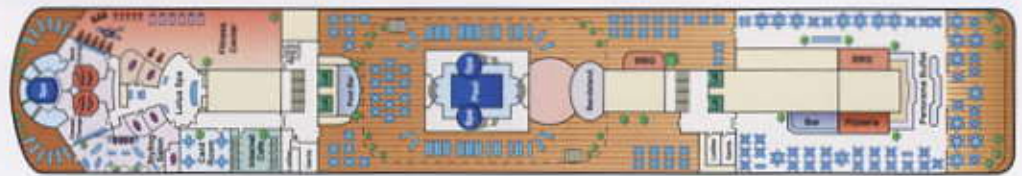

tahitian princess and pacific princess

PRINCESS CRUISES

- 670 passengers normal capacity
- 30,200 gross tons
- 594 feet in length
- Bermuda registered

All staterooms are equipped with private shower and WC, private safe, colour TV with multi-channel music system, telephone, hairdryer, individually controlled air-conditioning and twin beds (convertible to queen-size) unless otherwise stated.

THREE BERTH ROOMS

- Designated staterooms will accommodate a third person in either an upper bunk or sofa bed.
- Wheelchair accessible stateroom; shower only
- ▲ Will accommodate third person

● On Pacific Princess staterooms 6090 and 6083 are BD grade, staterooms 6084 and 6087 are BE grade, and staterooms 7112 and 7117 are BF grade with a partially obstructed view.

DECK 11

DECK 10

DECK 9

DECK 8

DECK 7

DECK 6

DECK 5

DECK 4