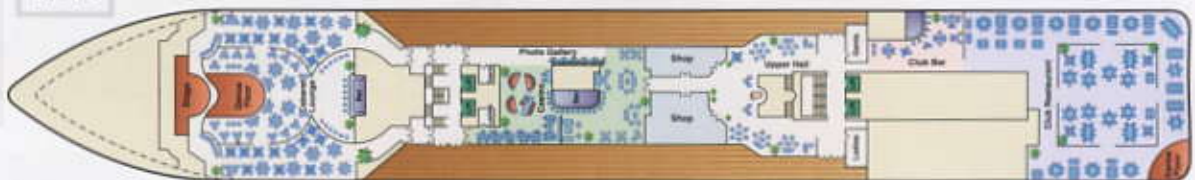

tahitian princess and pacific princess

PRINCESS CRUISES

- 670 passengers normal capacity
- 30,200 gross tons
- 594 feet in length
- Bermuda registered

All staterooms are equipped with private shower and WC, private safe, colour TV with multi-channel music system, telephone, hairdryer, individually controlled air-conditioning and twin beds (convertible to queen-size) unless otherwise stated.

DECK 11

DECK 10

DECK 9

DECK 8

DECK 7

DECK 6

DECK 5

DECK 4