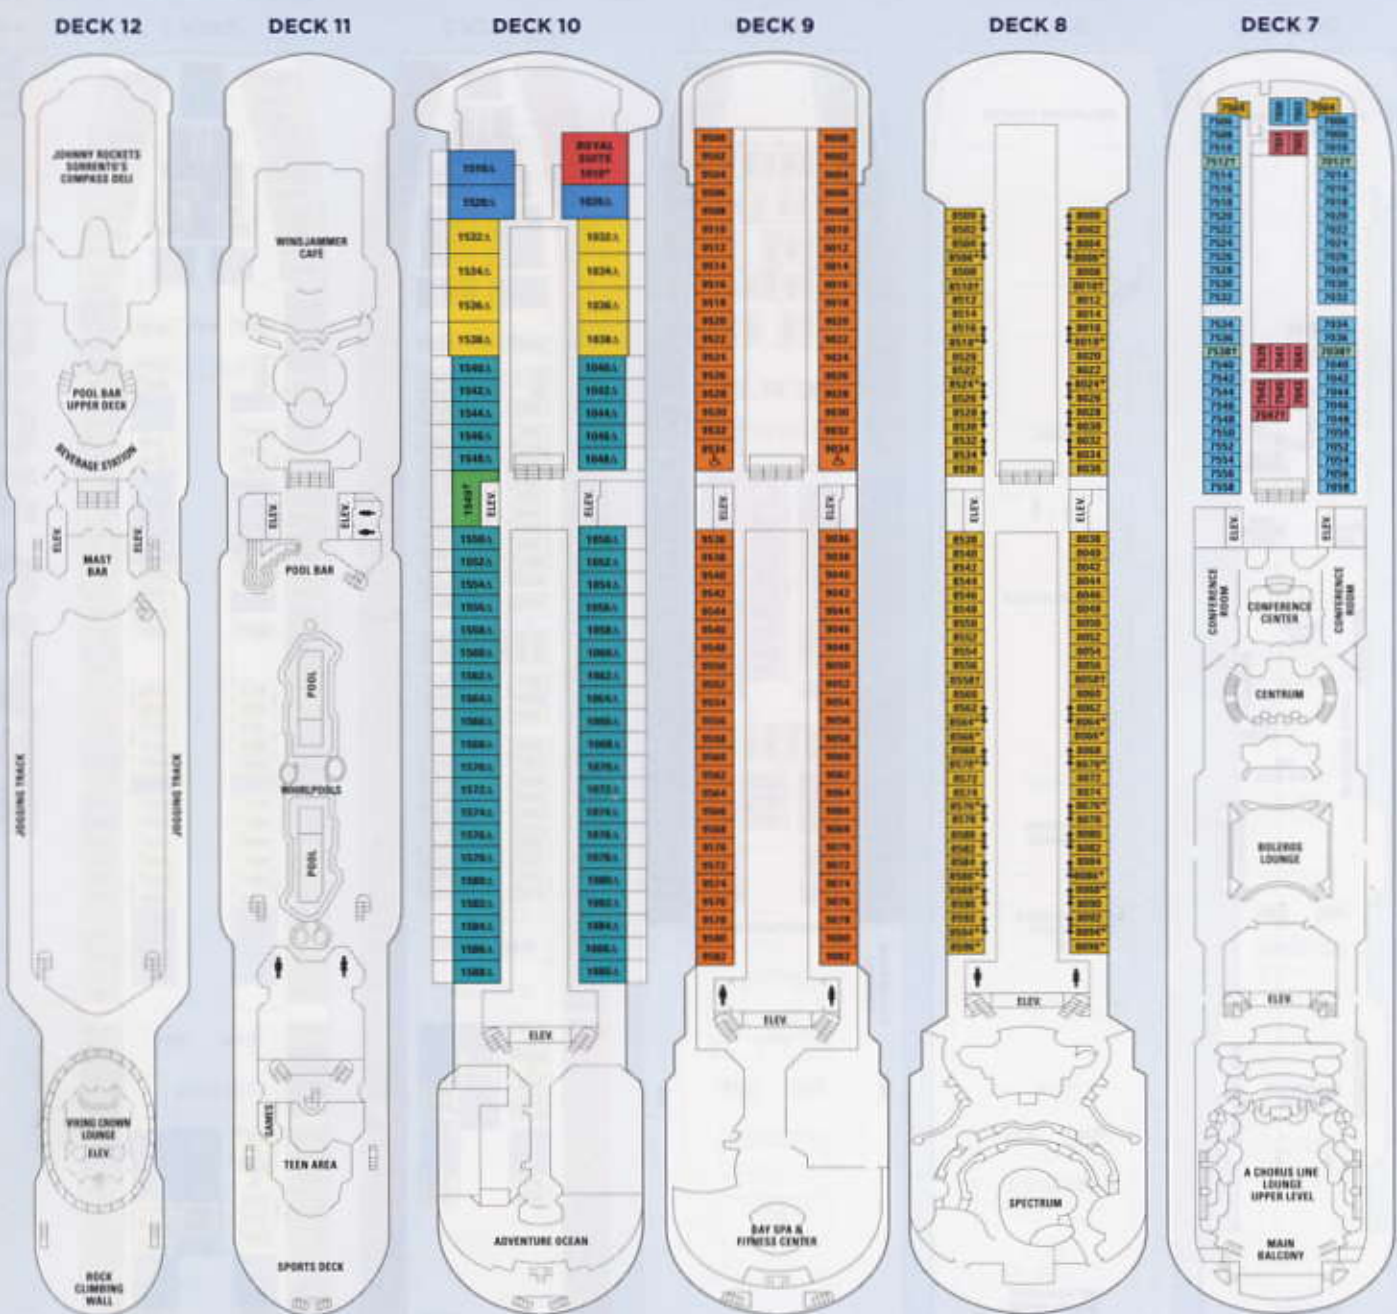

- BALCONY SUITES**
- RS** Royal Suite  
670 sq. ft., balcony 145 sq. ft.
  - FS** Royal Family Suite  
371 sq. ft., balcony 155 sq. ft.
  - OS** Owner's Suite  
446 sq. ft., balcony 102 sq. ft.
  - GS** Grand Suite  
362 sq. ft., balcony 128 sq. ft.
  - JS** Junior Suite  
173 sq. ft., balcony 60 sq. ft.

- SUPERIOR OCEAN VIEW STATEROOMS**
- SO** Superior Ocean View Stateroom  
157 sq. ft.

**SOVEREIGN CLASS**

Majesty of the Seas®

Monarch of the Seas®

All Suites on Deck 10 have balconies.

Most Staterooms on Deck 9 have obstructed views.

## OCEAN VIEW STATEROOMS

F1	F2	Ocean View Stateroom 122 sq. ft.
G	H	
I		

- △ Stateroom with sofa bed
- Stateroom has third Pullman bed available
- † Stateroom has third and fourth Pullman beds available
- ‡ Connecting staterooms
- ♣ Indicates accessible staterooms
- Stateroom with sofa bed and third Pullman bed available
- ‡ Stateroom has four additional Pullman beds available
- Not shown: Medical Center
- All Royal Caribbean staterooms and suites come complete with private bathroom, vanity area, hair dryer, closed-circuit TV and phone.