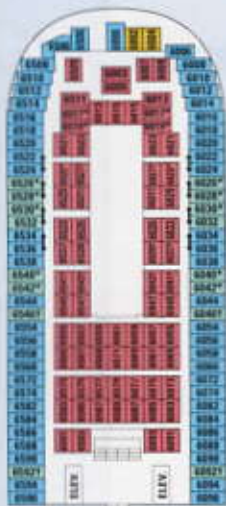

OCEAN VIEW STATEROOMS

F1	F2	Ocean View Stateroom 122 sq. ft.
G	H	
I		

INTERIOR STATEROOMS

K	L	Interior Stateroom 119 sq. ft.
M	N	
O		

STEP TWO SOVEREIGN CLASS

DECK 6

All Category H Staterooms have smaller windows than other outside staterooms.

This deck plan is of *Majesty of the Seas*®. To view other ships in this class visit www.RoyalCaribbean.com/ships

- △ Stateroom with sofa bed
- Stateroom has third Pullman bed available
- † Stateroom has third and fourth Pullman beds available
- ‡ Connecting staterooms
- ♣ Indicates accessible staterooms
- Stateroom with sofa bed and third Pullman bed available
- ‡ Stateroom has four additional Pullman beds available
- Not shown: Medical Center
- All Royal Caribbean staterooms and suites come complete with private bathroom, vanity area, hair dryer, closed-circuit TV and phone.