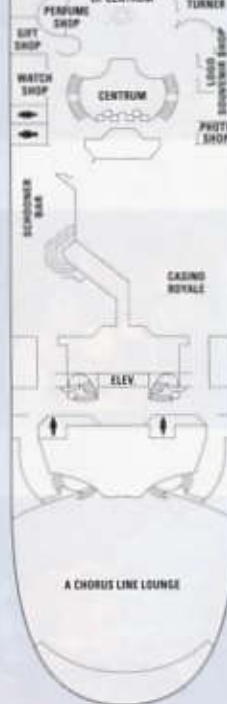

OCEAN VIEW STATEROOMS

F1	F2	Ocean View Stateroom 122 sq. ft.
G	H	
I		

INTERIOR STATEROOMS

K	L	Interior Stateroom 119 sq. ft.
M	N	
O		

STEP TWO SOVEREIGN CLASS

DECK 2

All Category H Staterooms have smaller windows than other outside staterooms.

This deck plan is of *Majesty of the Seas*®. To view other ships in this class visit www.RoyalCaribbean.com/ships

- △ Stateroom with sofa bed
- Stateroom has third Pullman bed available
- † Stateroom has third and fourth Pullman beds available
- ‡ Connecting staterooms
- ♣ Indicates accessible staterooms
- Stateroom with sofa bed and third Pullman bed available
- ‡ Stateroom has four additional Pullman beds available
- Not shown: Medical Center
- All Royal Caribbean staterooms and suites come complete with private bathroom, vanity area, hair dryer, closed-circuit TV and phone.