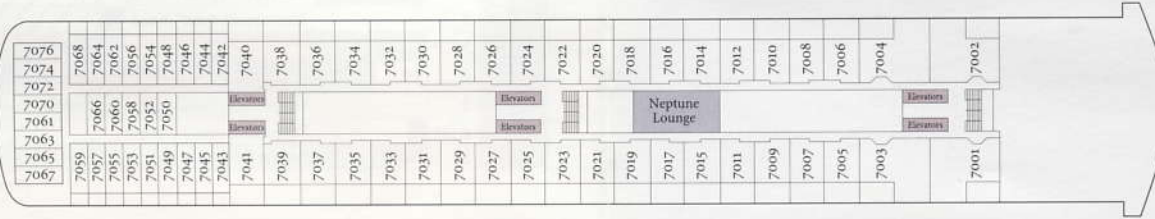

## DECK 3 - LOWER PROMENADE - Staterooms 3300-3439

## DECK 4 - PROMENADE DECK

## DECK 5 - UPPER PROMENADE DECK

**DECK 6-VERANDAH DECK – Staterooms 6100-6240**

**DECK 7-NAVIGATION DECK – Staterooms 7001-7076**

**DECK 8-LIDO DECK**

**DECK 9-SPORTS DECK**

**DECK 10-SKY DECK**

- Entertainment
- Food & Beverage
- Nightlife, bars & Lounges
- Shops
- Meeting rooms
- Recreation
- Services
- Elevator