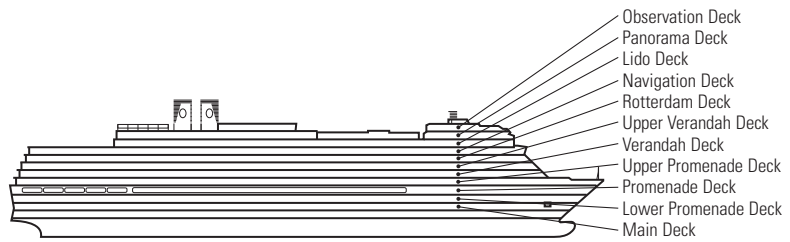

SHIP SPECIFICATIONS & FACILITIES

- 2,106 Guests
- 86,700 Gross Tons
- 936 Feet Long
- Automatic Stabilizers
- 11 Guest Decks
- 14 Guest Elevators
- 4 Outside Elevators
- 5 Restaurants
- 2 Show Lounges
- Outdoor Swimming Pools (one with sliding glass roof)
- Spa & Salon
- Fitness Center
- Suite Lounge
- Duty-free Shops
- Internet Center
- Library
- Casino
- Basketball Court
- Volleyball Court