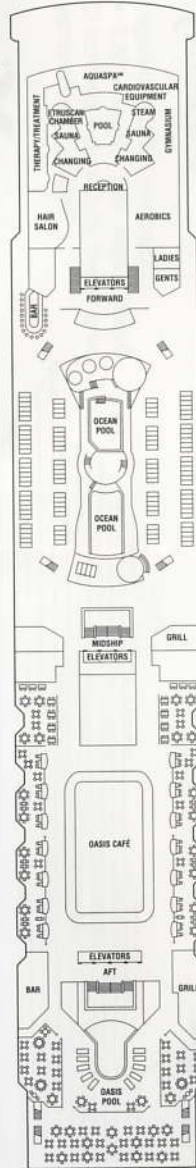

Galaxy Deck Plans

All staterooms have twin beds convertible to queen size, except as noted.

- Convertible sofa bed
- Sofa
- ▲ One upper berth
- ▲▲ Two upper berths
- ▲ Wheelchair-accessible stateroom featuring rolling showers
- | Connecting staterooms

Sunrise

Sky

SS CC 9

Resort

Penthouse

PS RS SS
CC FO 9

Vista

2A 4 9

Panorama

FO 5 10

Entertainment

Promenade

Plaza

Continental

- | | | | | | | |
|---|---|----|---|---|----|----|
| 6 | 8 | 11 | 7 | 8 | 11 | 12 |
|---|---|----|---|---|----|----|