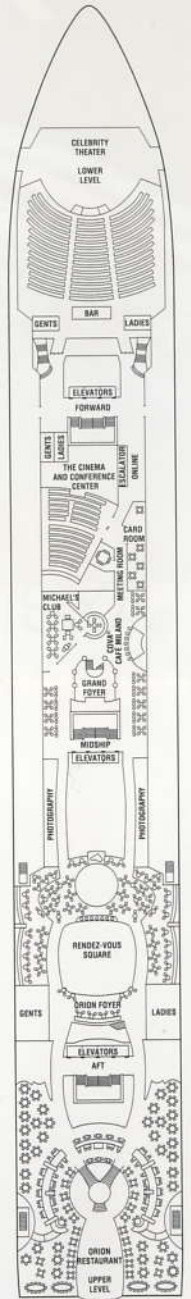

Galaxy Deck Plans

All staterooms have twin beds convertible to queen size, except as noted.

- Convertible sofa bed
- Sofa
- ▲ One upper berth
- ▲▲ Two upper berths
- ▲ Wheelchair-accessible stateroom featuring rolling showers
- | Connecting staterooms

Sunrise

Sky

SS CC 9

Resort

Penthouse

PS RS SS
CC FO 9

Vista

2A 4 9

Panorama

FO 5 10

Entertainment

Promenade

Plaza

Continental

- | | | | | | | |
|---|---|----|---|---|----|----|
| 6 | 8 | 11 | 7 | 8 | 11 | 12 |
|---|---|----|---|---|----|----|