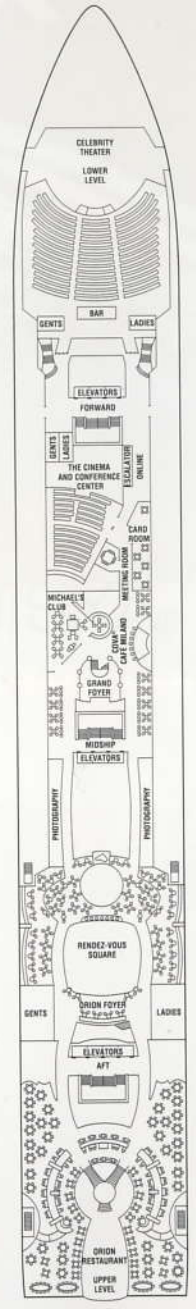

# Galaxy Deck Plans

All staterooms have twin beds convertible to queen size, except as noted.

- Convertible sofa bed
- Sofa
- ▲ One upper berth
- ▲▲ Two upper berths
- ▲ Wheelchair-accessible stateroom featuring rolling showers
- | Connecting staterooms

Sunrise

Sky

SS CC 9

Resort

Penthouse

PS RS SS  
CC FO 9

Vista

2A 4 9

Panorama

FO 5 10

Entertainment

Promenade

Plaza

Continental

- |   |   |    |   |   |    |    |
|---|---|----|---|---|----|----|
| 6 | 8 | 11 | 7 | 8 | 11 | 12 |
|---|---|----|---|---|----|----|