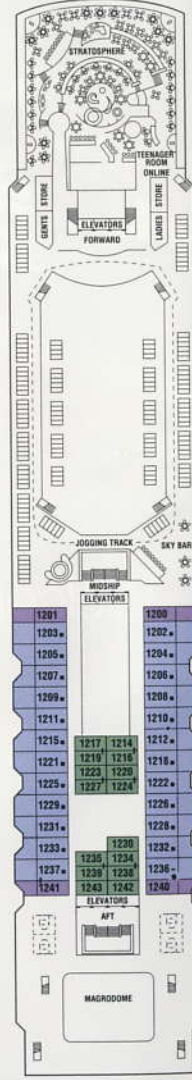

# Galaxy Deck Plans

All staterooms have twin beds convertible to queen size, except as noted.

- Convertible sofa bed
- Sofa
- ▲ One upper berth
- ▲▲ Two upper berths
- ▲ Wheelchair-accessible stateroom featuring rolling showers
- | Connecting staterooms

Sunrise

Sky

SS CC 9

Resort

Penthouse

PS RS SS  
CC FO 9

Vista

2A 4 9

Panorama

FO 5 10

Entertainment

Promenade

Plaza

Continental

- |   |   |    |   |   |    |    |
|---|---|----|---|---|----|----|
| 6 | 8 | 11 | 7 | 8 | 11 | 12 |
|---|---|----|---|---|----|----|