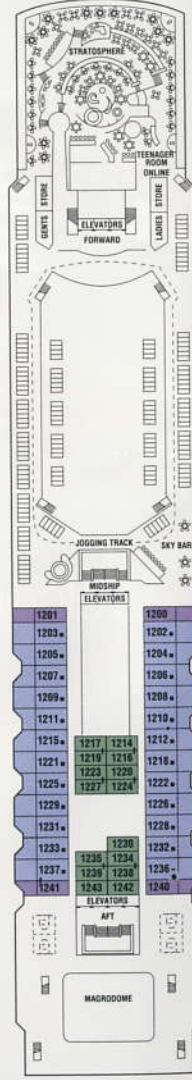

Galaxy Deck Plans

All staterooms have twin beds convertible to queen size, except as noted.

- Convertible sofa bed
- Sofa
- ▲ One upper berth
- ▲▲ Two upper berths
- ▲ Wheelchair-accessible stateroom featuring rolling showers
- | Connecting staterooms

Sunrise

Sky

SS CC 9

Resort

Penthouse

PS RS SS
CC FO 9

Vista

2A 4 9

Panorama

FO 5 10

Entertainment

Promenade

Plaza

Continental

- | | | | | | | |
|---|---|----|---|---|----|----|
| 6 | 8 | 11 | 7 | 8 | 11 | 12 |
|---|---|----|---|---|----|----|