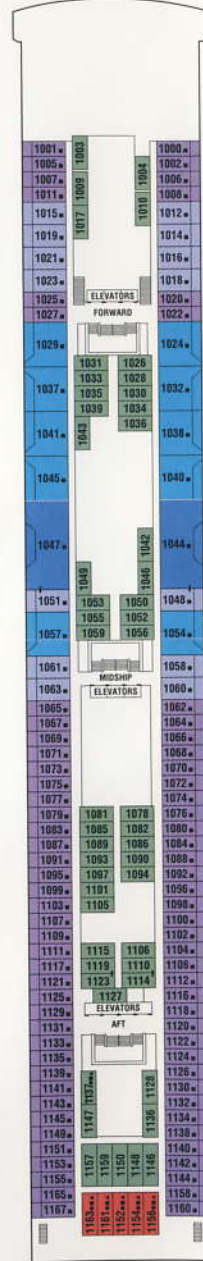

# Galaxy Deck Plans

All staterooms have twin beds convertible to queen size, except as noted.

- Convertible sofa bed
- Sofa
- ▲ One upper berth
- ▲▲ Two upper berths
- ▲ Wheelchair-accessible stateroom featuring rolling showers
- | Connecting staterooms

Sunrise

Sky

SS CC 9

Resort

Penthouse

PS RS SS  
CC FO 9

Vista

2A 4 9

Panorama

FO 5 10

Entertainment

Promenade

Plaza

Continental

- |   |   |    |   |   |    |    |
|---|---|----|---|---|----|----|
| 6 | 8 | 11 | 7 | 8 | 11 | 12 |
|---|---|----|---|---|----|----|