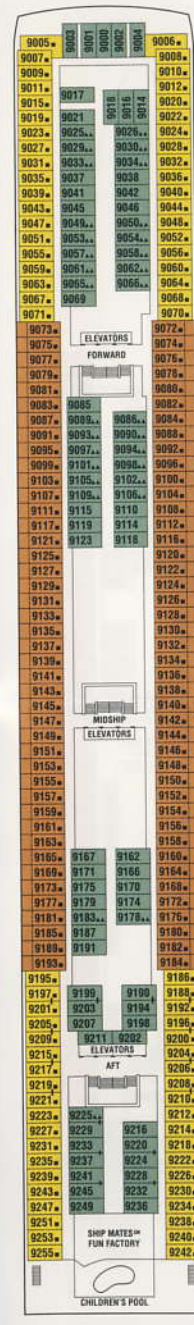

# Galaxy Deck Plans

All staterooms have twin beds convertible to queen size, except as noted.

- Convertible sofa bed
- Sofa
- ▲ One upper berth
- ▲▲ Two upper berths
- ▲ Wheelchair-accessible stateroom featuring rolling showers
- | Connecting staterooms

Sunrise

Sky

SS CC 9

Resort

Penthouse

PS RS SS  
CC FO 9

Vista

2A 4 9

Panorama

FO 5 10

Entertainment

Promenade

Plaza

Continental

- |   |   |    |   |   |    |    |
|---|---|----|---|---|----|----|
| 6 | 8 | 11 | 7 | 8 | 11 | 12 |
|---|---|----|---|---|----|----|