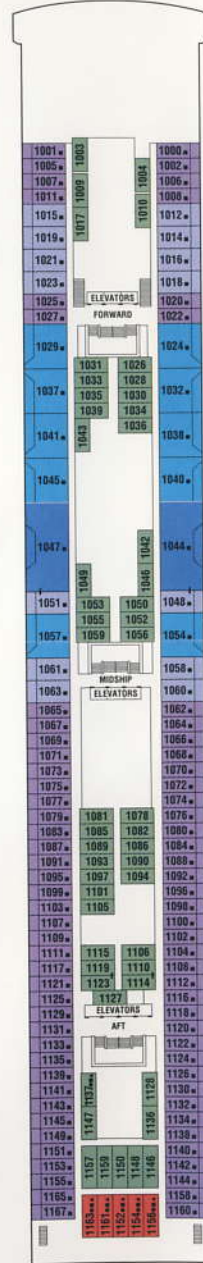

Galaxy Deck Plans

All staterooms have twin beds convertible to queen size, except as noted.

- Convertible sofa bed
- Sofa
- ▲ One upper berth
- ▲▲ Two upper berths
- ▲ Wheelchair-accessible stateroom featuring rolling showers
- | Connecting staterooms

Sunrise

Sky

SS CC 9

Resort

Penthouse

PS RS SS
CC FO 9

Vista

2A 4 9

Panorama

FO 5 10

Entertainment

Promenade

Plaza

Continental

- | | | | | | | |
|---|---|----|---|---|----|----|
| 6 | 8 | 11 | 7 | 8 | 11 | 12 |
|---|---|----|---|---|----|----|