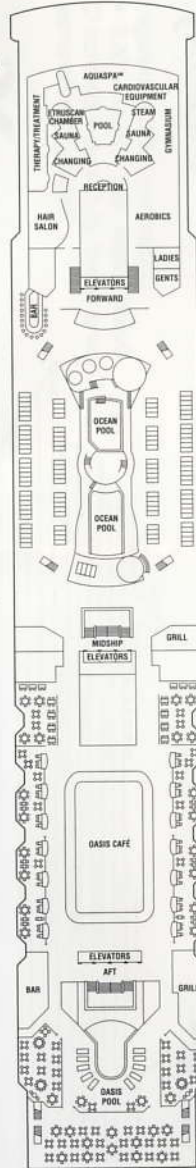

# Galaxy Deck Plans

All staterooms have twin beds convertible to queen size, except as noted.

- Convertible sofa bed
- Sofa
- ▲ One upper berth
- ▲▲ Two upper berths
- ▲ Wheelchair-accessible stateroom featuring rolling showers
- | Connecting staterooms

Sunrise

Sky

SS CC 9

Resort

Penthouse

PS RS SS  
CC FO 9

Vista

2A 4 9

Panorama

FO 5 10

Entertainment

Promenade

Plaza

Continental

- |   |   |    |   |   |    |    |
|---|---|----|---|---|----|----|
| 6 | 8 | 11 | 7 | 8 | 11 | 12 |
|---|---|----|---|---|----|----|