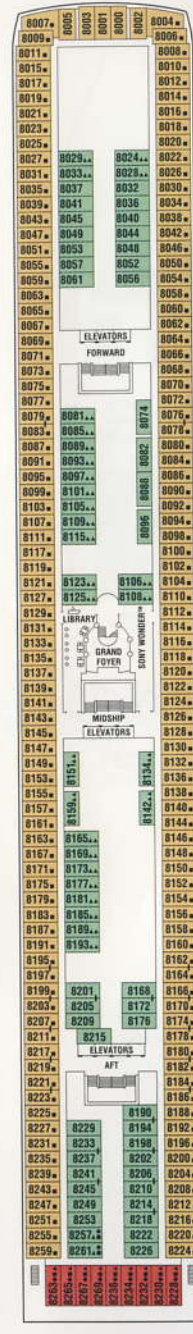

# Galaxy Deck Plans

All staterooms have twin beds convertible to queen size, except as noted.

- Convertible sofa bed
- Sofa
- ▲ One upper berth
- ▲▲ Two upper berths
- ▲ Wheelchair-accessible stateroom featuring rolling showers
- | Connecting staterooms

Sunrise

Sky

SS CC 9

Resort

Penthouse

PS RS SS  
CC FO 9

Vista

2A 4 9

Panorama

FO 5 10

Entertainment

Promenade

Plaza

Continental

- |   |   |    |   |   |    |    |
|---|---|----|---|---|----|----|
| 6 | 8 | 11 | 7 | 8 | 11 | 12 |
|---|---|----|---|---|----|----|