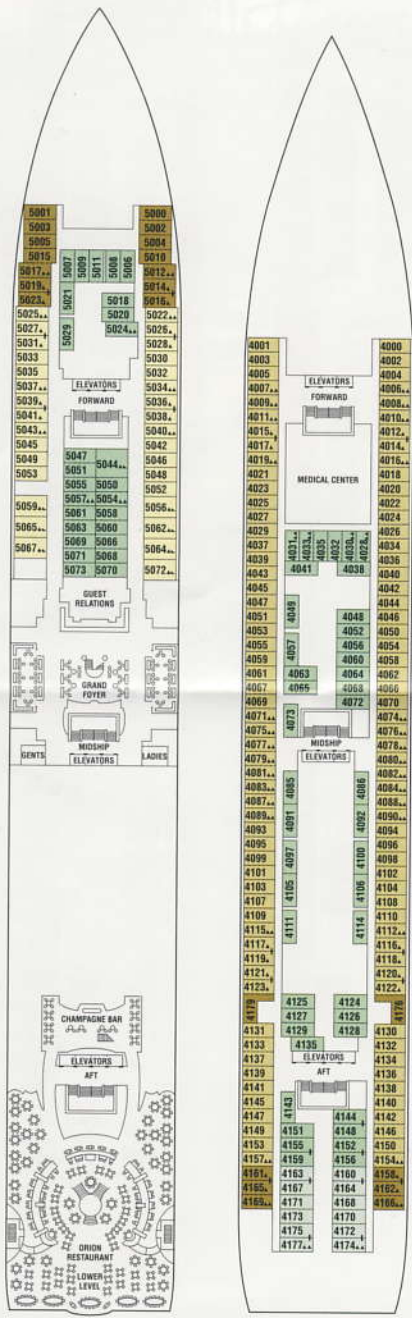

Galaxy Deck Plans

All staterooms have twin beds convertible to queen size, except as noted.

- Convertible sofa bed
- Sofa
- ▲ One upper berth
- ▲▲ Two upper berths
- ▲ Wheelchair-accessible stateroom featuring rolling showers
- | Connecting staterooms

Sunrise

Sky

SS CC 9

Resort

Penthouse

PS RS SS
CC FO 9

Vista

2A 4 9

Panorama

FO 5 10

Entertainment

Promenade

Plaza

Continental

- | | | | | | | |
|---|---|----|---|---|----|----|
| 6 | 8 | 11 | 7 | 8 | 11 | 12 |
|---|---|----|---|---|----|----|