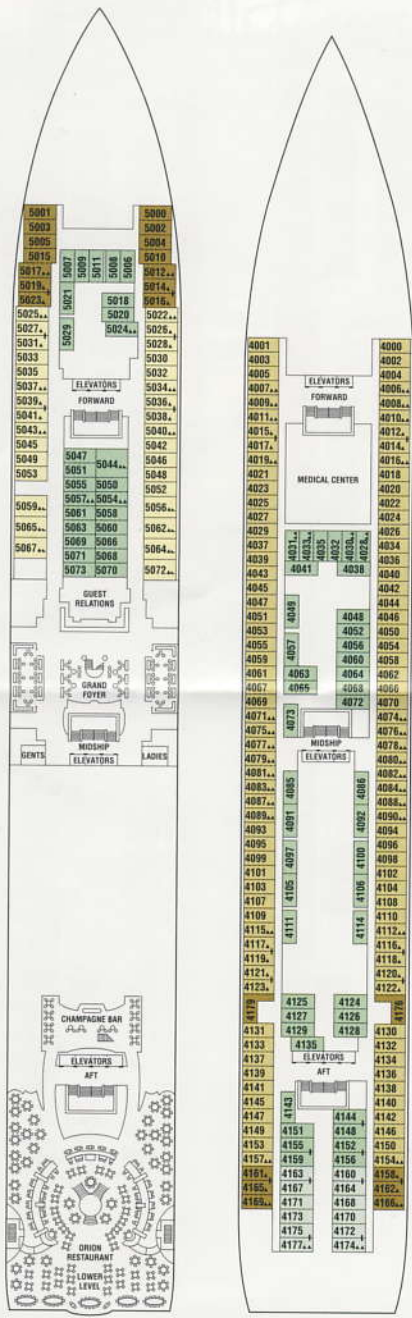

# Galaxy Deck Plans

All staterooms have twin beds convertible to queen size, except as noted.

- Convertible sofa bed
- Sofa
- ▲ One upper berth
- ▲▲ Two upper berths
- ▲ Wheelchair-accessible stateroom featuring rolling showers
- | Connecting staterooms

Sunrise

Sky

SS CC 9

Resort

Penthouse

PS RS SS  
CC FO 9

Vista

2A 4 9

Panorama

FO 5 10

Entertainment

Promenade

Plaza

Continental

- |   |   |    |   |   |    |    |
|---|---|----|---|---|----|----|
| 6 | 8 | 11 | 7 | 8 | 11 | 12 |
|---|---|----|---|---|----|----|