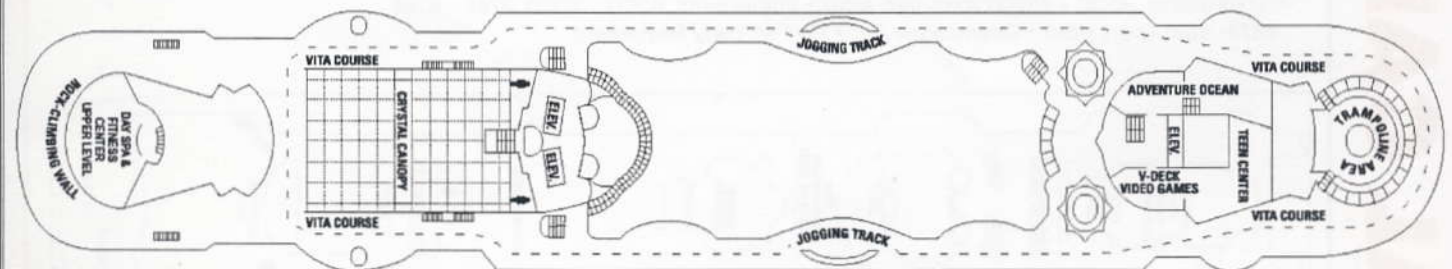

Deck 4

- Staterooms 4500 - 4590 (starboard side) • Staterooms 4000 - 4090, 4745 - 4765, 4877 - 4881 (port side) • Champagne Bar • My Fair Lady Restaurant

Deck 5

- Orpheum Theater • Casino Royale • Boleros Lounge • Guest Services • Explorations! Desk • My Fair Lady Restaurant

Deck 6

- Spotlight Lounge • Chops Grille • Conference Center • Schooner Bar • Shops Onboard • Photo Gallery

- Café Latte-tudes /Ben & Jerry's® • Art Gallery • Orpheum Theater upper level

Deck 7

- Library • Crown & Anchor Society • Staterooms 7514 - 7672 (starboard side) • Staterooms 7006 - 7172 (port side)

Deck 8

- Navigational Bridge • Concierge Lounge • royalcaribbean onlinesm
- Staterooms 8514 - 8672 (starboard side) • Staterooms 8012 - 8172 (port side)

Deck 9

- Enchantment Day Spa • Windjammer Marketplace • Solarium/Indoor Pool • Main/Outdoor Pool
- Whirlpools • Splash Pool • Oasis Bar