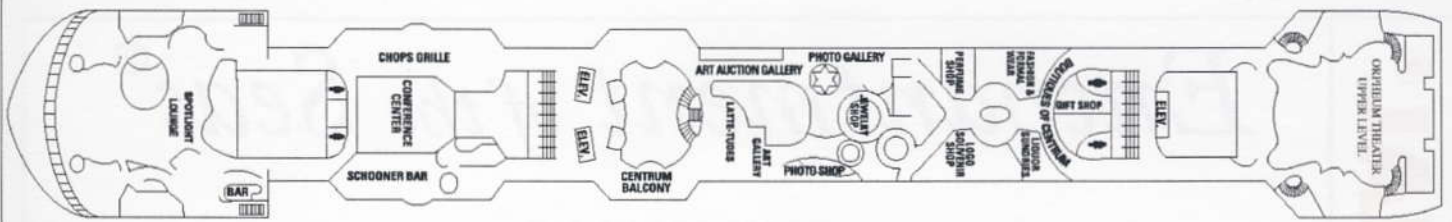

Enchantment of the Seas®

SHIP'S MAP

Deck 2

- Staterooms 2508 - 2654 (starboard side) • Staterooms 2008 - 2154, 2919 - 2931 (port side)

Deck 3

- Staterooms 3500 - 3674 (starboard side) • Staterooms 3000 - 3174, 3745 - 3765, 3877 - 3881, 3991 - 3931 (port side)

Deck 4

- Staterooms 4500 - 4590 (starboard side) • Staterooms 4000 - 4090, 4745 - 4765, 4877 - 4881 (port side) • Champagne Bar • My Fair Lady Restaurant

Deck 5

- Orpheum Theater • Casino Royale • Boleros Lounge • Guest Services • Explorations! Desk • My Fair Lady Restaurant

Deck 6

- Spotlight Lounge • Chops Grille • Conference Center • Schooner Bar • Shops Onboard • Photo Gallery

- Café Latte-tudes /Ben & Jerry's® • Art Gallery • Orpheum Theater upper level

Deck 7

- Library • Crown & Anchor Society • Staterooms 7514 - 7672 (starboard side) • Staterooms 7006 - 7172 (port side)