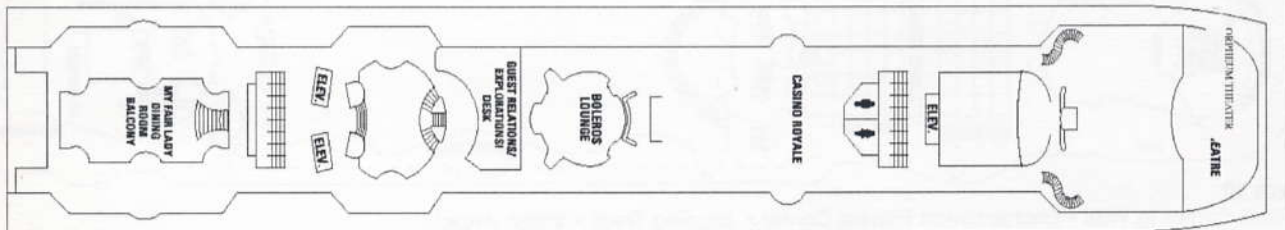

Enchantment of the Seas®

SHIP'S MAP

Deck 2

- Staterooms 2508 - 2654 (starboard side) • Staterooms 2008 - 2154, 2919 - 2931 (port side)

Deck 3

- Staterooms 3500 - 3674 (starboard side) • Staterooms 3000 - 3174, 3745 - 3765, 3877 - 3881, 3991 - 3931 (port side)

Deck 4

- Staterooms 4500 - 4590 (starboard side) • Staterooms 4000 - 4090, 4745 - 4765, 4877 - 4881 (port side) • Champagne Bar • My Fair Lady Restaurant

Deck 5

- Orpheum Theater • Casino Royale • Boleros Lounge • Guest Services • Explorations! Desk • My Fair Lady Restaurant

Deck 6

- Spotlight Lounge • Chops Grille • Conference Center • Schooner Bar • Shops Onboard • Photo Gallery

- Café Latte-tudes /Ben & Jerry's® • Art Gallery • Orpheum Theater upper level

Deck 7

- Library • Crown & Anchor Society • Staterooms 7514 - 7672 (starboard side) • Staterooms 7006 - 7172 (port side)