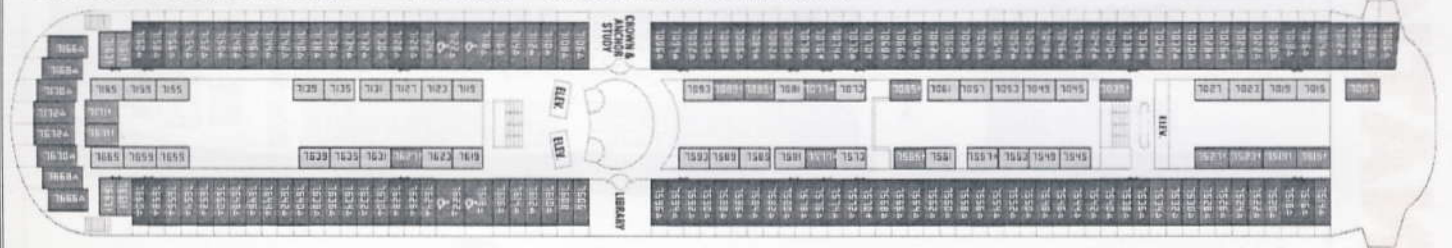

Enchantment of the Seas®

SHIP'S MAP

Deck 2

- Staterooms 2508 - 2654 (starboard side) • Staterooms 2008 - 2154, 2919 - 2931 (port side)

Deck 3

- Staterooms 3500 - 3674 (starboard side) • Staterooms 3000 - 3174, 3745 - 3765, 3877 - 3881, 3991 - 3931 (port side)

Deck 4

- Staterooms 4500 - 4590 (starboard side) • Staterooms 4000 - 4090, 4745 - 4765, 4877 - 4881 (port side) • Champagne Bar • My Fair Lady Restaurant

Deck 5

- Orpheum Theater • Casino Royale • Boleros Lounge • Guest Services • Explorations! Desk • My Fair Lady Restaurant

Deck 6

- Spotlight Lounge • Chops Grille • Conference Center • Schooner Bar • Shops Onboard • Photo Gallery

- Café Latte-tudes /Ben & Jerry's® • Art Gallery • Orpheum Theater upper level

Deck 7

- Library • Crown & Anchor Society • Staterooms 7514 - 7672 (starboard side) • Staterooms 7006 - 7172 (port side)

Deck 8

- Navigational Bridge • Concierge Lounge • royalcaribbean onlinesm
- Staterooms 8514 - 8672 (starboard side) • Staterooms 8012 - 8172 (port side)

Deck 9

- Enchantment Day Spa • Windjammer Marketplace • Solarium/Indoor Pool • Main/Outdoor Pool
- Whirlpools • Splash Pool • Oasis Bar