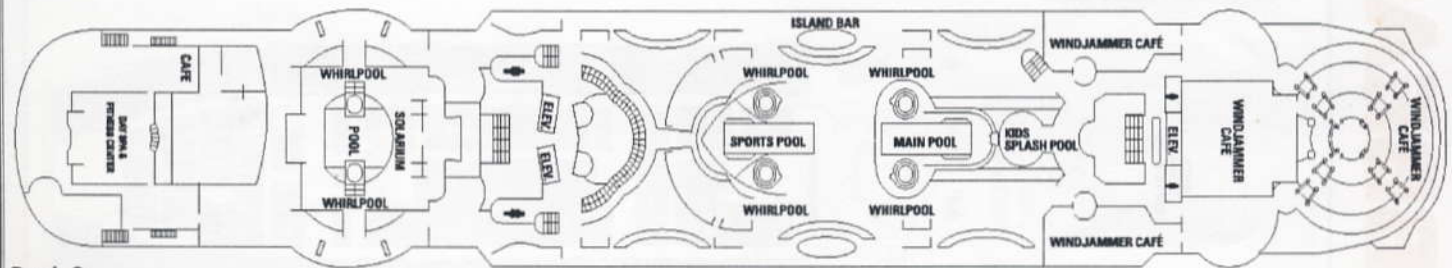

Deck 4

- Staterooms 4500 - 4590 (starboard side) • Staterooms 4000 - 4090, 4745 - 4765, 4877 - 4881 (port side) • Champagne Bar • My Fair Lady Restaurant

Deck 5

- Orpheum Theater • Casino Royale • Boleros Lounge • Guest Services • Explorations! Desk • My Fair Lady Restaurant

Deck 6

- Spotlight Lounge • Chops Grille • Conference Center • Schooner Bar • Shops Onboard • Photo Gallery

- Café Latte-tudes /Ben & Jerry's® • Art Gallery • Orpheum Theater upper level

Deck 7

- Library • Crown & Anchor Society • Staterooms 7514 - 7672 (starboard side) • Staterooms 7006 - 7172 (port side)

Deck 8

- Navigational Bridge • Concierge Lounge • royalcaribbean onlinesm
- Staterooms 8514 - 8672 (starboard side) • Staterooms 8012 - 8172 (port side)

Deck 9

- Enchantment Day Spa • Windjammer Marketplace • Solarium/Indoor Pool • Main/Outdoor Pool
- Whirlpools • Splash Pool • Oasis Bar

Deck 10

- Rock Climbing Wall • Enchantment Fitness Center • Jogging Track • Video Arcade
- Fuel Teen Center • Adventure Ocean Kid's Center • The Jump Zone

Deck 11 • Viking Crown Lounge