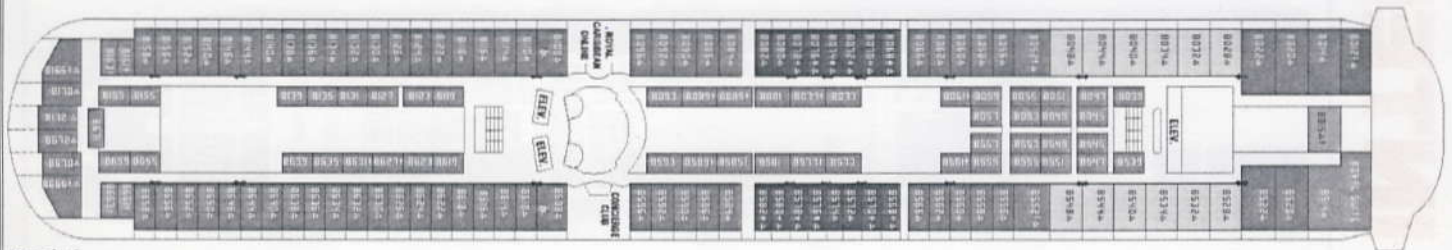

Deck 4

- Staterooms 4500 - 4590 (starboard side) • Staterooms 4000 - 4090, 4745 - 4765, 4877 - 4881 (port side) • Champagne Bar • My Fair Lady Restaurant

Deck 5

- Orpheum Theater • Casino Royale • Boleros Lounge • Guest Services • Explorations! Desk • My Fair Lady Restaurant

Deck 6

- Spotlight Lounge • Chops Grille • Conference Center • Schooner Bar • Shops Onboard • Photo Gallery

- Café Latte-tudes /Ben & Jerry's® • Art Gallery • Orpheum Theater upper level

Deck 7

- Library • Crown & Anchor Society • Staterooms 7514 - 7672 (starboard side) • Staterooms 7006 - 7172 (port side)

Deck 8

- Navigational Bridge • Concierge Lounge • royalcaribbean onlinesm
- Staterooms 8514 - 8672 (starboard side) • Staterooms 8012 - 8172 (port side)

Deck 9

- Enchantment Day Spa • Windjammer Marketplace • Solarium/Indoor Pool • Main/Outdoor Pool
- Whirlpools • Splash Pool • Oasis Bar