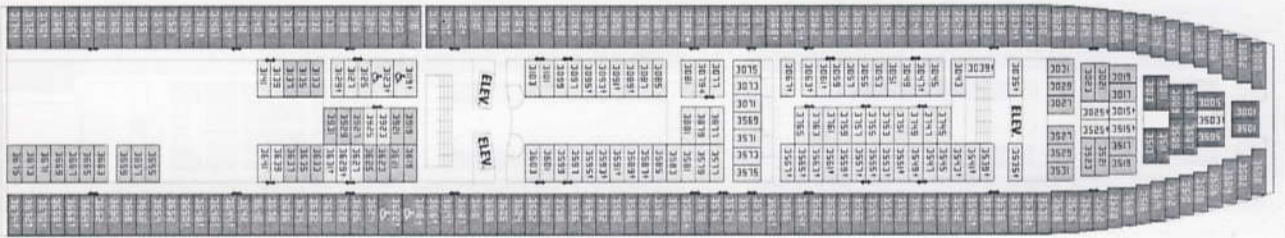

Enchantment of the Seas®

SHIP'S MAP

Deck 2

- Staterooms 2508 - 2654 (starboard side) • Staterooms 2008 - 2154, 2919 - 2931 (port side)

Deck 3

- Staterooms 3500 - 3674 (starboard side) • Staterooms 3000 - 3174, 3745 - 3765, 3877 - 3881, 3991 - 3931 (port side)

Deck 4

- Staterooms 4500 - 4590 (starboard side) • Staterooms 4000 - 4090, 4745 - 4765, 4877 - 4881 (port side) • Champagne Bar • My Fair Lady Restaurant

Deck 5

- Orpheum Theater • Casino Royale • Boleros Lounge • Guest Services • Explorations! Desk • My Fair Lady Restaurant

Deck 6

- Spotlight Lounge • Chops Grille • Conference Center • Schooner Bar • Shops Onboard • Photo Gallery

- Café Latte-tudes /Ben & Jerry's® • Art Gallery • Orpheum Theater upper level

Deck 7

- Library • Crown & Anchor Society • Staterooms 7514 - 7672 (starboard side) • Staterooms 7006 - 7172 (port side)

Deck 8

- Navigational Bridge • Concierge Lounge • royalcaribbean onlinesm
- Staterooms 8514 - 8672 (starboard side) • Staterooms 8012 - 8172 (port side)

Deck 9

- Enchantment Day Spa • Windjammer Marketplace • Solarium/Indoor Pool • Main/Outdoor Pool
- Whirlpools • Splash Pool • Oasis Bar