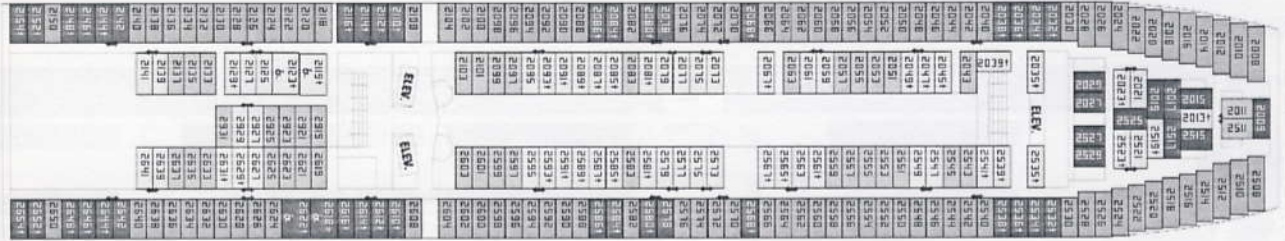

Enchantment of the Seas®

SHIP'S MAP

Deck 2

- Staterooms 2508 - 2654 (starboard side) • Staterooms 2008 - 2154, 2919 - 2931 (port side)

Deck 3

- Staterooms 3500 - 3674 (starboard side) • Staterooms 3000 - 3174, 3745 - 3765, 3877 - 3881, 3991 - 3931 (port side)

Deck 4

- Staterooms 4500 - 4590 (starboard side) • Staterooms 4000 - 4090, 4745 - 4765, 4877 - 4881 (port side) • Champagne Bar • My Fair Lady Restaurant

Deck 5

- Orpheum Theater • Casino Royale • Boleros Lounge • Guest Services • Explorations! Desk • My Fair Lady Restaurant

Deck 6

- Spotlight Lounge • Chops Grille • Conference Center • Schooner Bar • Shops Onboard • Photo Gallery

- Café Latte-tudes /Ben & Jerry's® • Art Gallery • Orpheum Theater upper level

Deck 7

- Library • Crown & Anchor Society • Staterooms 7514 - 7672 (starboard side) • Staterooms 7006 - 7172 (port side)

Deck 10

- Rock Climbing Wall • Enchantment Fitness Center • Jogging Track • Video Arcade
- Fuel Teen Center • Adventure Ocean Kid's Center • The Jump Zone

Deck 11 • Viking Crown Lounge