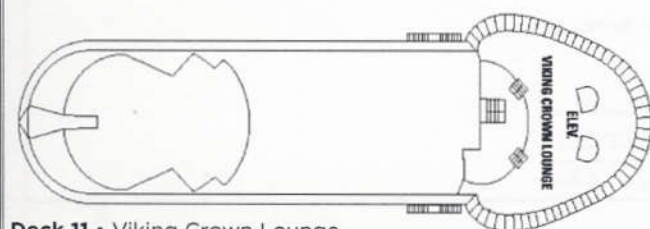

Deck 6

- Spotlight Lounge • Chops Grille • Conference Center • Schooner Bar • Shops Onboard • Photo Gallery

- Café Latte-tudes /Ben & Jerry's® • Art Gallery • Orpheum Theater upper level

Deck 7

- Library • Crown & Anchor Society • Staterooms 7514 - 7672 (starboard side) • Staterooms 7006 - 7172 (port side)

Deck 8

- Navigational Bridge • Concierge Lounge • royalcaribbean onlinesm
- Staterooms 8514 - 8672 (starboard side) • Staterooms 8012 - 8172 (port side)

Deck 9

- Enchantment Day Spa • Windjammer Marketplace • Solarium/Indoor Pool • Main/Outdoor Pool
- Whirlpools • Splash Pool • Oasis Bar

Deck 10

- Rock Climbing Wall • Enchantment Fitness Center • Jogging Track • Video Arcade
- Fuel Teen Center • Adventure Ocean Kid's Center • The Jump Zone

Deck 11 • Viking Crown Lounge