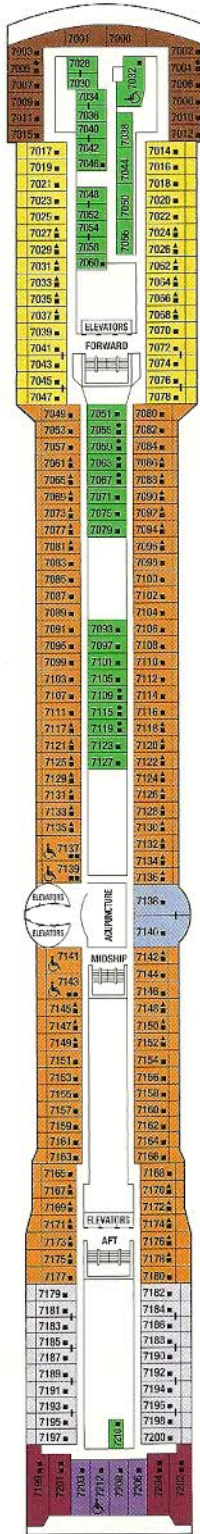

# Celebrity Millennium® Deck Plans

Celebrity Millennium® Class

## Ship Specifications

**Occupancy:** 2,034  
**Tonnage:** 91,000  
**Length:** 965 feet  
**Beam:** 105 feet  
**Draught:** 26 feet  
**Cruising Speed:** 24 knots  
**Electric Current:** 110/220 AC  
**Ship's Registry:** Malta

DECK PLANS ARE NOT DRAWN TO SCALE  
DECK NUMBERS REFLECT UPPER GUEST LEVELS

Sky Deck 9

Resort Deck 10

Sunrise Deck 11

Sports Deck 12

- CONVERTIBLE SOFA BED
- ▲ ONE UPPER BERTH
- TWO UPPER BERTHS
- ┆ CONNECTING STATEROOMS
- ♿ WHEELCHAIR ACCESSIBLE STATEROOM FEATURING ROLL-IN SHOWERS

# Celebrity Millennium® Deck Plans (continued)

Celebrity Millennium® Class

Panorama Deck 8

CS S1 S2 C1 C2 C3 FV 2B 4 9

Vista Deck 7

CS C1 C3 FV 2A 2C 4 9

Penthouse Deck 6

PS RS CS S1 S2 C1 2B 2C 5