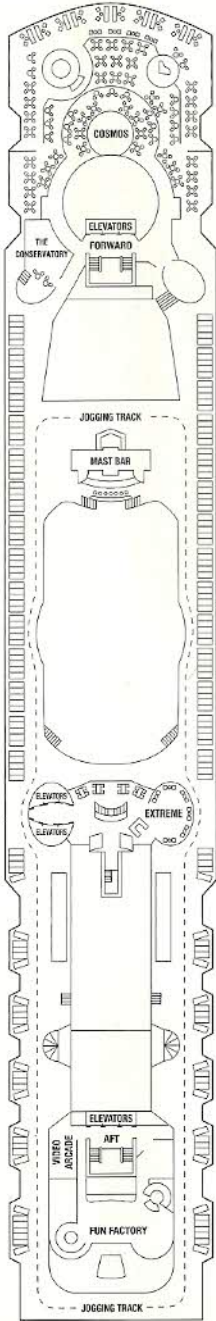

# Celebrity Millennium® Deck Plans

Celebrity Millennium® Class

## Ship Specifications

**Occupancy:** 2,034  
**Tonnage:** 91,000  
**Length:** 965 feet  
**Beam:** 105 feet  
**Draught:** 26 feet  
**Cruising Speed:** 24 knots  
**Electric Current:** 110/220 AC  
**Ship's Registry:** Malta

DECK PLANS ARE NOT DRAWN TO SCALE  
DECK NUMBERS REFLECT UPPER GUEST LEVELS

Sky Deck 9

Resort Deck 10

Sunrise Deck 11

Sports Deck 12

- CONVERTIBLE SOFA BED
- ▲ ONE UPPER BERTH
- TWO UPPER BERTHS
- ┆ CONNECTING STATEROOMS
- ♿ WHEELCHAIR ACCESSIBLE STATEROOM FEATURING ROLL-IN SHOWERS

# Celebrity Millennium® Deck Plans (continued)

Celebrity Millennium® Class

Panorama Deck 8

CS S1 S2 C1 C2 C3 FV 2B 4 9

Vista Deck 7

CS C1 C3 FV 2A 2C 4 9

Penthouse Deck 6

PS RS CS S1 S2 C1 2B 2C 5