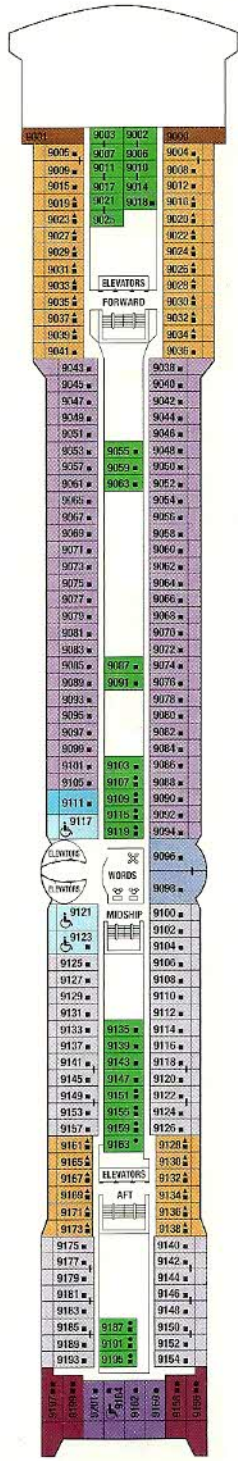

# Celebrity Millennium® Deck Plans

Celebrity Millennium® Class

## Ship Specifications

**Occupancy:** 2,034  
**Tonnage:** 91,000  
**Length:** 965 feet  
**Beam:** 105 feet  
**Draught:** 26 feet  
**Cruising Speed:** 24 knots  
**Electric Current:** 110/220 AC  
**Ship's Registry:** Malta

DECK PLANS ARE NOT DRAWN TO SCALE  
DECK NUMBERS REFLECT UPPER GUEST LEVELS

Sky Deck 9

Resort Deck 10

Sunrise Deck 11

Sports Deck 12

- CONVERTIBLE SOFA BED
- ▲ ONE UPPER BERTH
- TWO UPPER BERTHS
- ┆ CONNECTING STATEROOMS
- ♿ WHEELCHAIR ACCESSIBLE STATEROOM FEATURING ROLL-IN SHOWERS

# Celebrity Millennium® Deck Plans (continued)

Celebrity Millennium® Class

Panorama Deck 8

CS S1 S2 C1 C2 C3 FV 2B 4 9

Vista Deck 7

CS C1 C3 FV 2A 2C 4 9

Penthouse Deck 6

PS RS CS S1 S2 C1 2B 2C 5