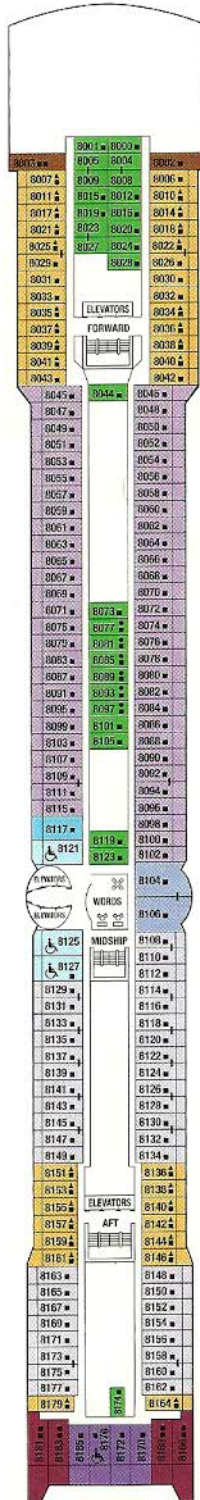

# Celebrity Millennium® Deck Plans

Celebrity Millennium® Class

## Ship Specifications

**Occupancy:** 2,034  
**Tonnage:** 91,000  
**Length:** 965 feet  
**Beam:** 105 feet  
**Draught:** 26 feet  
**Cruising Speed:** 24 knots  
**Electric Current:** 110/220 AC  
**Ship's Registry:** Malta

DECK PLANS ARE NOT DRAWN TO SCALE  
DECK NUMBERS REFLECT UPPER GUEST LEVELS

Sky Deck 9

Resort Deck 10

Sunrise Deck 11

Sports Deck 12

- CONVERTIBLE SOFA BED
- ▲ ONE UPPER BERTH
- TWO UPPER BERTHS
- ┆ CONNECTING STATEROOMS
- ♿ WHEELCHAIR ACCESSIBLE STATEROOM FEATURING ROLL-IN SHOWERS

# Celebrity Millennium® Deck Plans (continued)

Celebrity Millennium® Class

Panorama Deck 8

CS S1 S2 C1 C2 C3 FV 2B 4 9

Vista Deck 7

CS C1 C3 FV 2A 2C 4 9

Penthouse Deck 6

PS RS CS S1 S2 C1 2B 2C 5