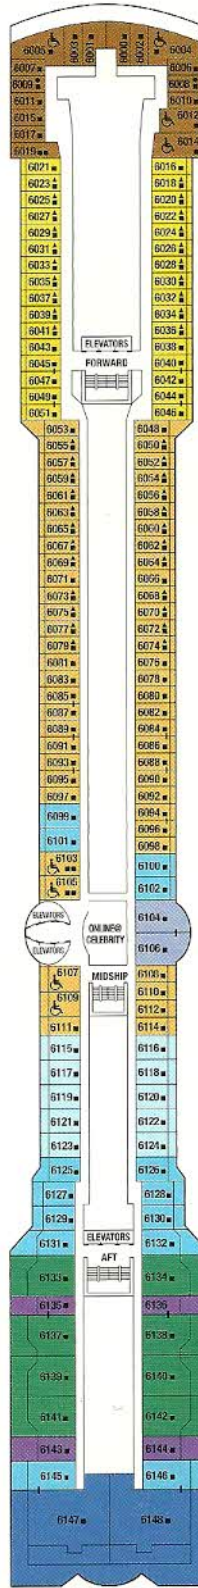

# Celebrity Millennium® Deck Plans

Celebrity Millennium® Class

## Ship Specifications

**Occupancy:** 2,034  
**Tonnage:** 91,000  
**Length:** 965 feet  
**Beam:** 105 feet  
**Draught:** 26 feet  
**Cruising Speed:** 24 knots  
**Electric Current:** 110/220 AC  
**Ship's Registry:** Malta

DECK PLANS ARE NOT DRAWN TO SCALE  
DECK NUMBERS REFLECT UPPER GUEST LEVELS

Sky Deck 9

Resort Deck 10

Sunrise Deck 11

Sports Deck 12

- CONVERTIBLE SOFA BED
- ▲ ONE UPPER BERTH
- TWO UPPER BERTHS
- ┆ CONNECTING STATEROOMS
- ♿ WHEELCHAIR ACCESSIBLE STATEROOM FEATURING ROLL-IN SHOWERS

# Celebrity Millennium® Deck Plans (continued)

Celebrity Millennium® Class

Panorama Deck 8

CS S1 S2 C1 C2 C3 FV 2B 4 9

Vista Deck 7

CS C1 C3 FV 2A 2C 4 9

Penthouse Deck 6

PS RS CS S1 S2 C1 2B 2C 5