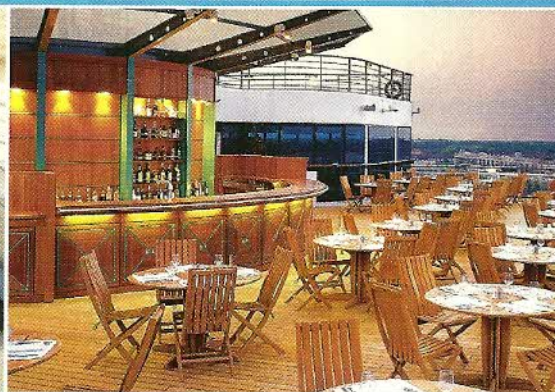

## Highlights

- Michael's Club
- Specialty Restaurant
- Celebrity Theater
- Champagne Bar
- The Conservatory
- Fortunes Casino
- Disco/Nightclub
- Cinema
- Rendez-Vous Lounge
- Martini Bar
- Cova® Café
- AquaSpa® by Elemis®
- Thalassotherapy Pool
- Fitness Center

*This Page Clockwise:* Celebrity Millennium; the Ocean Grill; relaxing in the Thalassotherapy Pool.