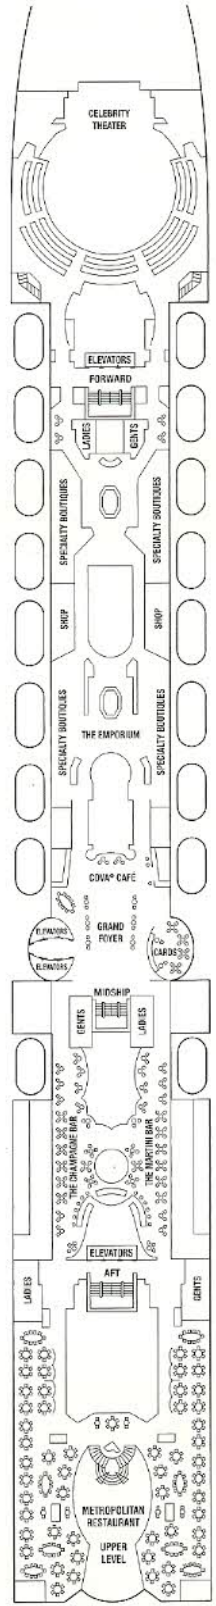

Entertainment Deck 5