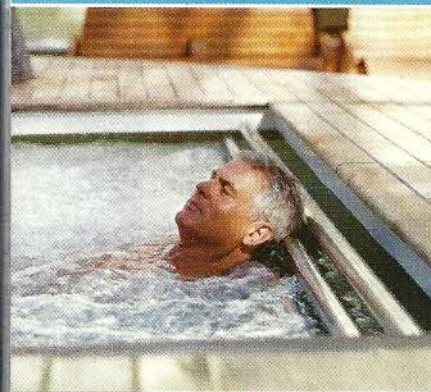

This Page Clockwise: Celebrity Millennium; the Ocean Grill; relaxing in the Thalassotherapy Pool.