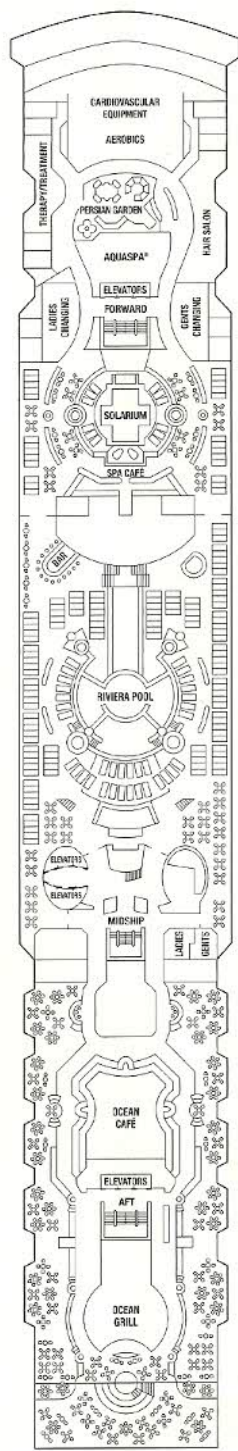

## Ship Specifications

**Occupancy:** 2,034  
**Tonnage:** 91,000  
**Length:** 965 feet  
**Beam:** 105 feet  
**Draught:** 26 feet  
**Cruising Speed:** 24 knots  
**Electric Current:** 110/220 AC  
**Ship's Registry:** Malta

*This Page Clockwise:* Celebrity Millennium; the Ocean Grill; relaxing in the Thalassotherapy Pool.

DECK PLANS ARE NOT DRAWN TO SCALE  
DECK NUMBERS REFLECT UPPER GUEST LEVELS

Sky Deck 9

Resort Deck 10

Sunrise Deck 11

Sports Deck 12

- CONVERTIBLE SOFA BED
- ▲ ONE UPPER BERTH
- TWO UPPER BERTHS
- ┆ CONNECTING STATEROOMS
- ♿ WHEELCHAIR ACCESSIBLE STATEROOM FEATURING ROLL-IN SHOWERS

# Celebrity Millennium® Deck Plans (continued)

Celebrity Millennium® Class

Panorama Deck 8

CS S1 S2 C1 C2 C3 FV 2B 4 9

Vista Deck 7

CS C1 C3 FV 2A 2C 4 9

Penthouse Deck 6

PS RS CS S1 S2 C1 2B 2C 5