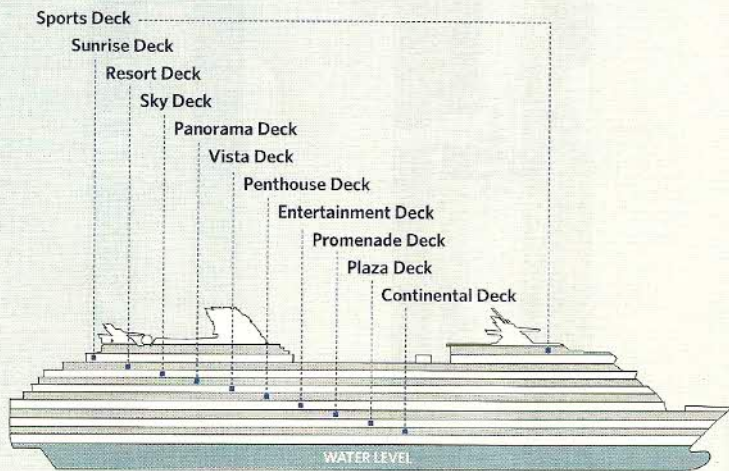

# Celebrity Millennium® Deck Plans

Celebrity Millennium® Class

## Ship Specifications

**Occupancy:** 2,034  
**Tonnage:** 91,000  
**Length:** 965 feet  
**Beam:** 105 feet  
**Draught:** 26 feet  
**Cruising Speed:** 24 knots  
**Electric Current:** 110/220 AC  
**Ship's Registry:** Malta

*This Page Clockwise:* Celebrity Millennium; the Ocean Grill; relaxing in the Thalassotherapy Pool.

Entertainment Deck 5

■ CONVERTIBLE SOFA BED  
▲ ONE UPPER BERTH

● TWO UPPER BERTHS  
| CONNECTING STATEROOMS

♿ WHEELCHAIR ACCESSIBLE STATEROOM  
FEATURING ROLL-IN SHOWERS

DECK PLANS ARE  
NOT DRAWN TO SCALE