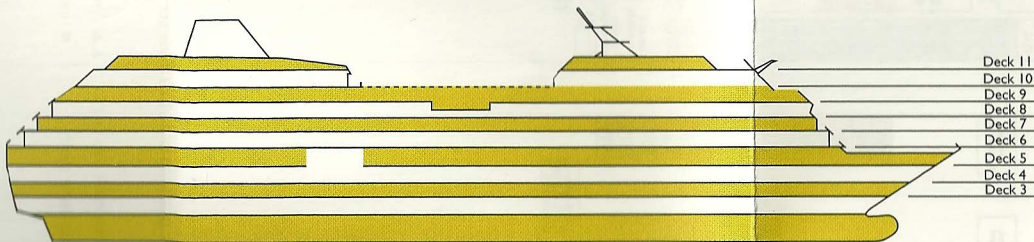

Deck 10

Deck 11

AZAMARA JOURNEY® DECK AND FLOOR PLANS

©2010 Azamara Club Cruises.™ Ship's Registry: Malta.

AZAMARA
CLUB CRUISESSM

You'll love where we take youSM

SHIP SPECIFICATIONS

Occupancy:	694 (Double Occupancy)
Net Tonnage:	30,277
Length:	592 feet (180 meters)
Beam:	84 feet (25 meters)
Guest Decks:	Nine
Cruising Speed:	18.5 knots
Electric Current:	110/220 AC
Refurbished:	2007
Officers and Crew:	International
Ship's Registry:	Malta