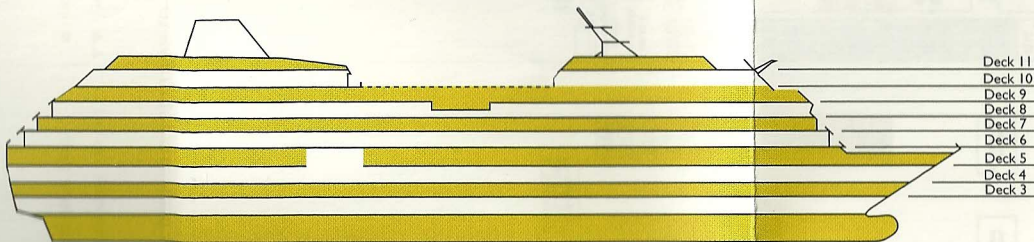

Deck 10

Deck 11

AZAMARA
CLUB CRUISESSM

You'll love where we take youSM

AZAMARA JOURNEY[®] DECK AND FLOOR PLANS

©2010 Azamara Club Cruises.™ Ship's Registry: Malta.

SHIP SPECIFICATIONS

Occupancy:	694 (Double Occupancy)
Net Tonnage:	30,277
Length:	592 feet (180 meters)
Beam:	84 feet (25 meters)
Guest Decks:	Nine
Cruising Speed:	18.5 knots
Electric Current:	110/220 AC
Refurbished:	2007
Officers and Crew:	International
Ship's Registry:	Malta