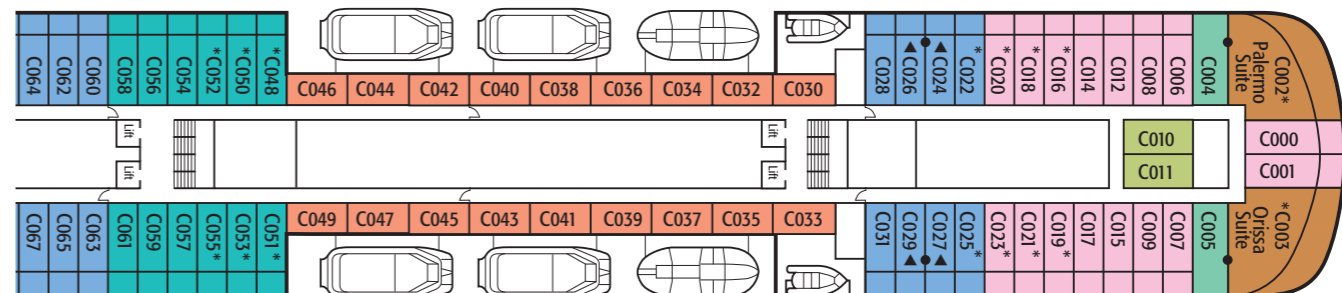

Please note when the upper berths are in use, lower beds cannot be converted to a double.

*Please note LA Grades Outside cabins have a porthole

*JF Balcony Cabin – please note that the ships equipment partially obstructs the view of these cabins.

B DECK

C DECK

PROM DECK

D DECK