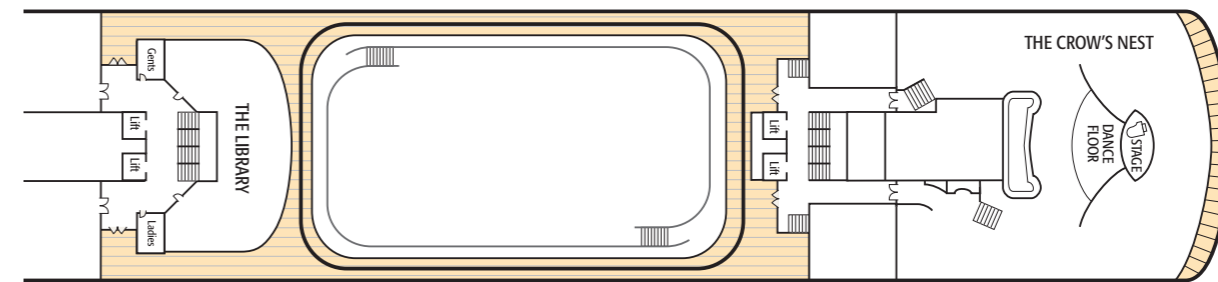

• Cabin with interconnecting doors.

▲ Cabin has an armchair instead of a sofa.

Adonia cabin notes

Please note that the following cabins have a desk chair instead of a sofa: C032, C034, C036, C037, C038, C039, C040, C041, C042, C043, C044, C045, C047 and D016.

Please note when the upper berths are in use, lower beds cannot be converted to a double.

*Please note LA Grades Outside cabins have a porthole

*JF Balcony Cabin – please note that the ships equipment partially obstructs the view of these cabins.

SKY DECK

SUN DECK

LIDO DECK

A DECK

Adonia deck plans

Adonia – 30,300 tons, Bermudan Registry, Entered service in 2001
Normal operating capacity: 710 passengers and 385 crew

Cabin Types

Penthouse Suite with Balcony and Bath/Shower

AA A, B & C decks

Suite with Balcony and Bath/Shower

AB B & C decks

Balcony Cabin with Shower

JA A & B decks

JB A, B & C decks

JC A, B & C decks

JD A & B decks