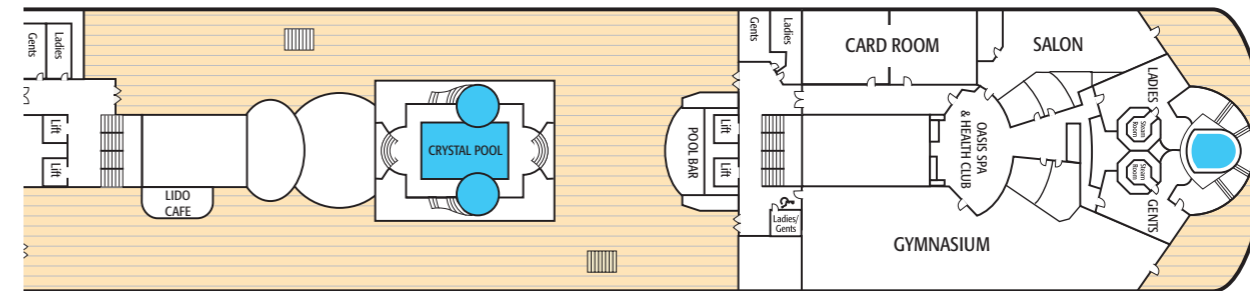

Inside Cabin with Shower

OB A deck

OC B deck

OD B, C & D decks

* Cabin has one additional bed in the form of a single sofa bed with the exception of B055 which has an upper pullman berth.

** Cabin has two additional beds in the form of upper pullman berths.

Please note when the upper berths are in use, lower beds cannot be converted to a double.

*Please note LA Grades Outside cabins have a porthole

*JF Balcony Cabin – please note that the ships equipment partially obstructs the view of these cabins.

SKY DECK

SUN DECK

LIDO DECK

A DECK

Adonia deck plans

Adonia – 30,300 tons, Bermudan Registry, Entered service in 2001
Normal operating capacity: 710 passengers and 385 crew

Cabin Types

Penthouse Suite with Balcony and Bath/Shower

AA A, B & C decks

Suite with Balcony and Bath/Shower

AB B & C decks

Balcony Cabin with Shower

JA A & B decks

JB A, B & C decks

JC A, B & C decks

JD A & B decks