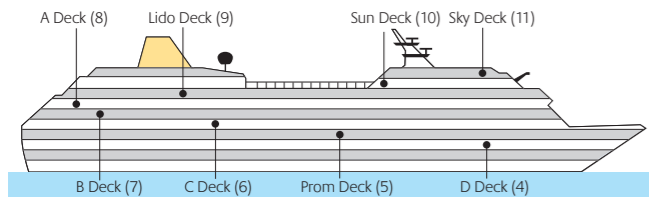

Adonia deck plans

Adonia – 30,300 tons, Bermudan Registry, Entered service in 2001
Normal operating capacity: 710 passengers and 385 crew

Cabin Types

Penthouse Suite with Balcony and Bath/Shower

AA A, B & C decks