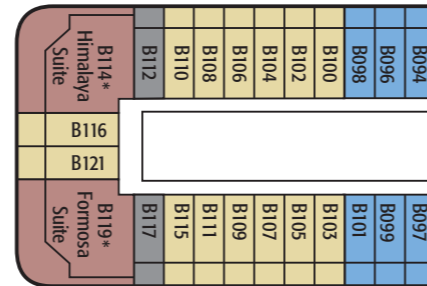

• Cabin with interconnecting doors.

▲ Cabin has an armchair instead of a sofa.

Adonia cabin notes

Please note that the following cabins have a desk chair instead of a sofa: C032, C034, C036, C037, C038, C039, C040, C041, C042, C043, C044, C045, C047 and D016.

Please note when the upper berths are in use, lower beds cannot be converted to a double.

*Please note LA Grades Outside cabins have a porthole

*JF Balcony Cabin – please note that the ships equipment partially obstructs the view of these cabins.

B DECK

C DECK

PROM DECK

D DECK