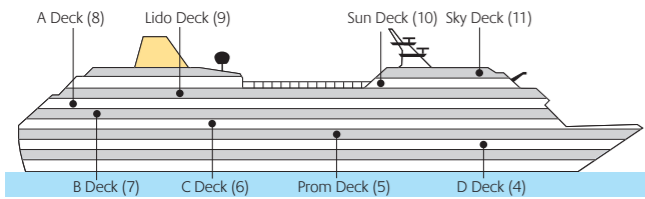

Please note when the upper berths are in use, lower beds cannot be converted to a double.

*Please note LA Grades Outside cabins have a porthole

*JF Balcony Cabin – please note that the ships equipment partially obstructs the view of these cabins.

SKY DECK

SUN DECK

LIDO DECK

A DECK

Adonia deck plans

Adonia – 30,300 tons, Bermudan Registry, Entered service in 2001
Normal operating capacity: 710 passengers and 385 crew

Cabin Types

Penthouse Suite with Balcony and Bath/Shower

AA A, B & C decks

Suite with Balcony and Bath/Shower

AB B & C decks

Balcony Cabin with Shower

JA A & B decks

JB A, B & C decks

JC A, B & C decks

JD A & B decks