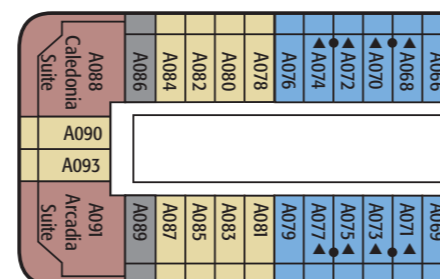

SKY DECK

SUN DECK

LIDO DECK

A DECK

Adonia deck plans

Adonia – 30,300 tons, Bermudan Registry, Entered service in 2001
Normal operating capacity: 710 passengers and 385 crew

Cabin Types

Penthouse Suite with Balcony and Bath/Shower

AA A, B & C decks

Suite with Balcony and Bath/Shower

AB B & C decks

Balcony Cabin with Shower

JA A & B decks

JB A, B & C decks

JC A, B & C decks

JD A & B decks