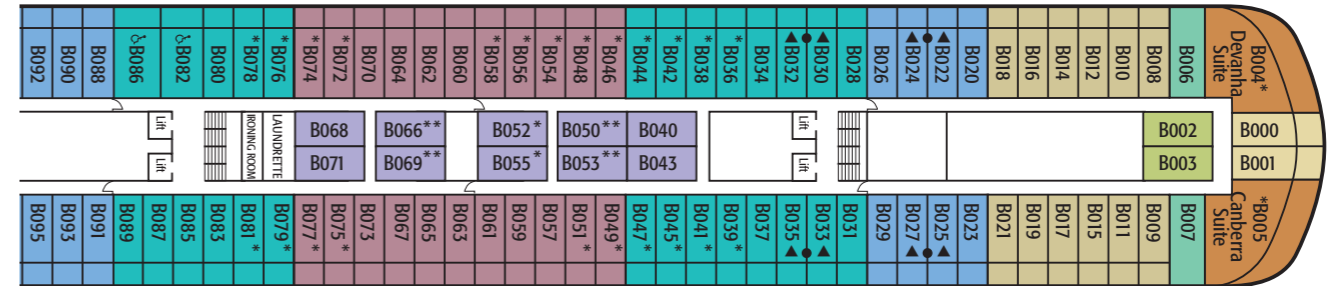

NA C deck

Inside Cabin with Shower

OB A deck

OC B deck

OD B, C & D decks

* Cabin has one additional bed in the form of a single sofa bed with the exception of B055 which has an upper pullman berth.

** Cabin has two additional beds in the form of upper pullman berths.

• Cabin with interconnecting doors.

▲ Cabin has an armchair instead of a sofa.

Adonia cabin notes

Please note that the following cabins have a desk chair instead of a sofa: C032, C034, C036, C037, C038, C039, C040, C041, C042, C043, C044, C045, C047 and D016.

Please note when the upper berths are in use, lower beds cannot be converted to a double.

*Please note LA Grades Outside cabins have a porthole

*JF Balcony Cabin – please note that the ships equipment partially obstructs the view of these cabins.

B DECK

C DECK

PROM DECK

D DECK